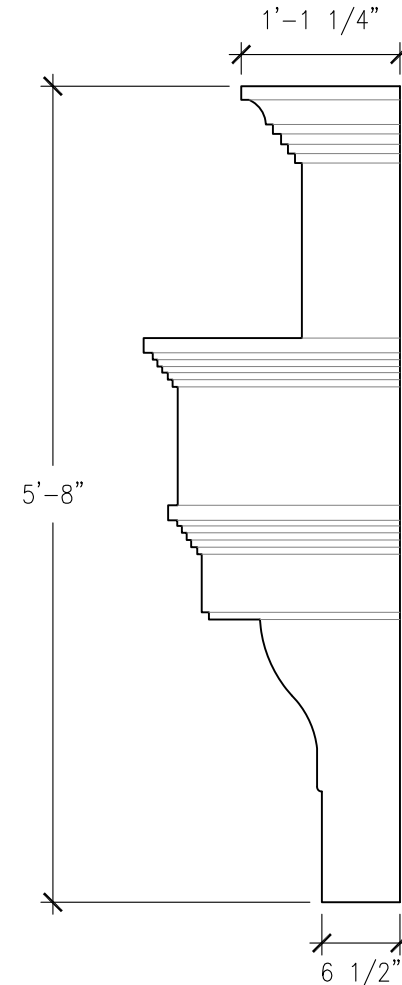

SIZE CHART		
NAME	HEIGHT	WIDTH
SFP 016.1	2'-5"	3'-0"
SFP 016.2	2'-10"	3'-6"
SFP 016.3	3'-2"	4'-0"

FRONT VIEW  
SCALE: 3/4" = 1'-0"

RIGHT-SIDE VIEW  
SCALE: 3/4" = 1'-0"

ALL RIGHTS RESERVED. THIS DRAWING IS PROPERTY OF STROMBERG ARCHITECTURAL PRODUCTS INC. AND MAY BE USED ONLY WHEN UTILIZING STROMBERG ARCH. PRODUCTS.  
STROMBERG GENERAL TERMS AND CONDITIONS APPLY AND ARE INCORPORATED HERE IN BY REFERENCE. THIS DETAIL MAY NOT APPLY TO ALL CONDITIONS AND CONSTRUCTION SITUATIONS.