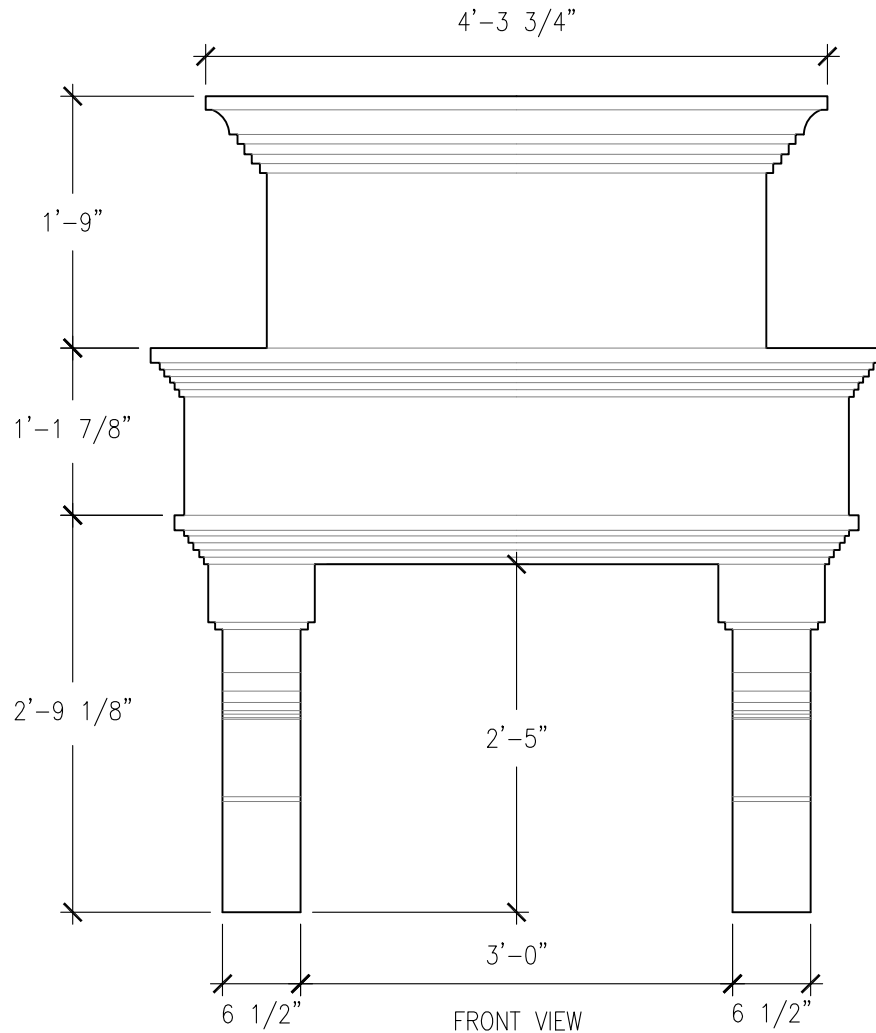

SIZE CHART		
NAME	HEIGHT	WIDTH
SFP 016.1	2'-5"	3'-0"
SFP 016.2	2'-10"	3'-6"
SFP 016.3	3'-2"	4'-0"

FRONT VIEW  
SCALE: 3/4" = 1'-0"

RIGHT-SIDE VIEW  
SCALE: 3/4" = 1'-0"

ALL RIGHTS RESERVED. THIS DRAWING IS PROPERTY OF STROMBERG ARCHITECTURAL PRODUCTS INC. AND MAY BE USED ONLY WHEN UTILIZING STROMBERG ARCH. PRODUCTS.  
STROMBERG GENERAL TERMS AND CONDITIONS APPLY AND ARE INCORPORATED HERE IN BY REFERENCE. THIS DETAIL MAY NOT APPLY TO ALL CONDITIONS AND CONSTRUCTION SITUATIONS.