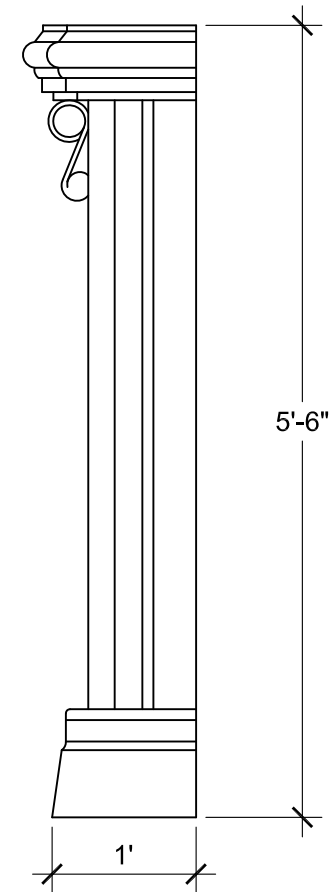

## SIZE CHART

NAME	HEIGHT	WIDTH
SFP 017.1	2'-5"	3'-0"
SFP 017.2	2'-10"	3'-6"
SFP 017.3	3'-2"	4'-0"

ALL RIGHTS RESERVED. THIS DRAWING IS PROPERTY OF STROMBERG ARCHITECTURAL PRODUCTS INC. AND MAY BE USED ONLY WHEN UTILIZING STROMBERG ARCH. PRODUCTS.  
STROMBERG GENERAL TERMS AND CONDITIONS APPLY AND ARE INCORPORATED HERE IN BY REFERENCE. THIS DETAIL MAY NOT APPLY TO ALL CONDITIONS AND CONSTRUCTION SITUATIONS.