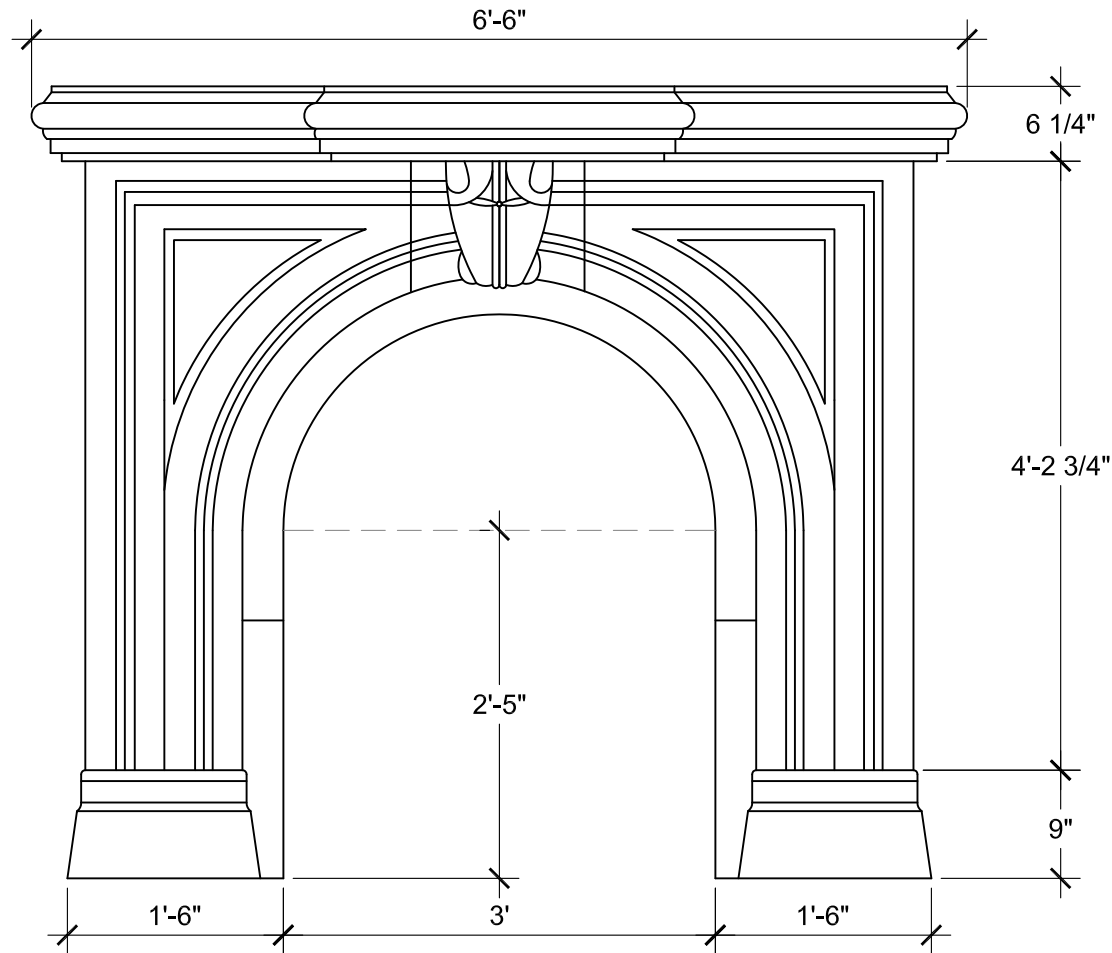

## SIZE CHART

NAME	HEIGHT	WIDTH
SFP 017.1	2'-5"	3'-0"
SFP 017.2	2'-10"	3'-6"
SFP 017.3	3'-2"	4'-0"

ALL RIGHTS RESERVED. THIS DRAWING IS PROPERTY OF STROMBERG ARCHITECTURAL PRODUCTS INC. AND MAY BE USED ONLY WHEN UTILIZING STROMBERG ARCH. PRODUCTS.  
STROMBERG GENERAL TERMS AND CONDITIONS APPLY AND ARE INCORPORATED HERE IN BY REFERENCE. THIS DETAIL MAY NOT APPLY TO ALL CONDITIONS AND CONSTRUCTION SITUATIONS.