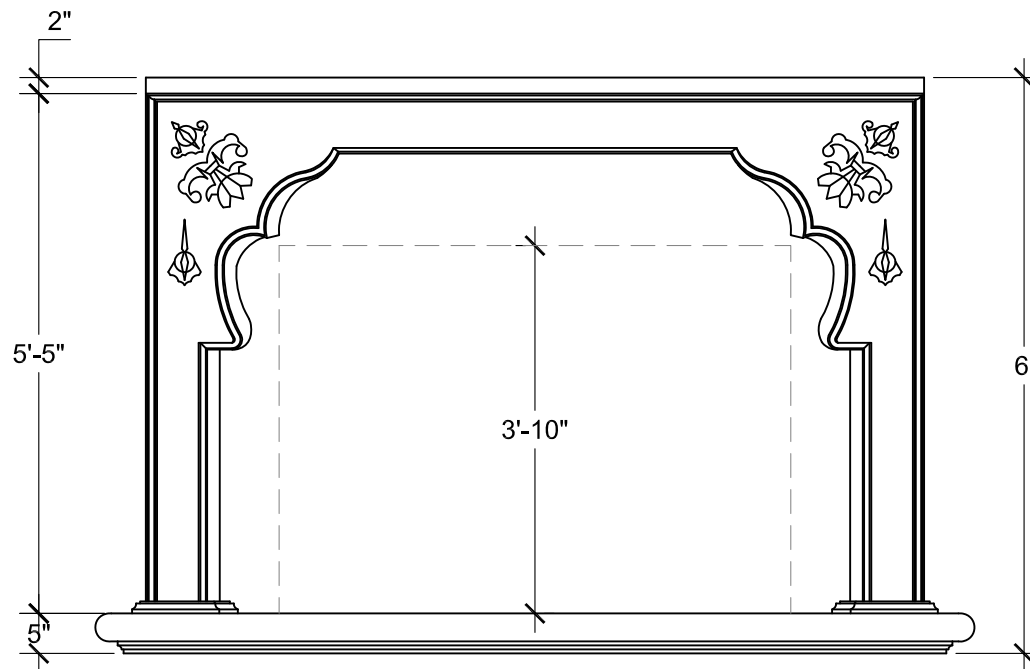

SIZE CHART

NAME	HEIGHT	WIDTH
SFP 019.1	2'-5"	3'-0"
SFP 019.2	2'-10"	3'-6"
SFP 019.3	3'-2"	4'-0"
SFP 019.4	3'-10"	5'-8"

ALL RIGHTS RESERVED. THIS DRAWING IS PROPERTY OF STROMBERG ARCHITECTURAL PRODUCTS INC. AND MAY BE USED ONLY WHEN UTILIZING STROMBERG ARCH. PRODUCTS.
STROMBERG GENERAL TERMS AND CONDITIONS APPLY AND ARE INCORPORATED HERE IN BY REFERENCE. THIS DETAIL MAY NOT APPLY TO ALL CONDITIONS AND CONSTRUCTION SITUATIONS.