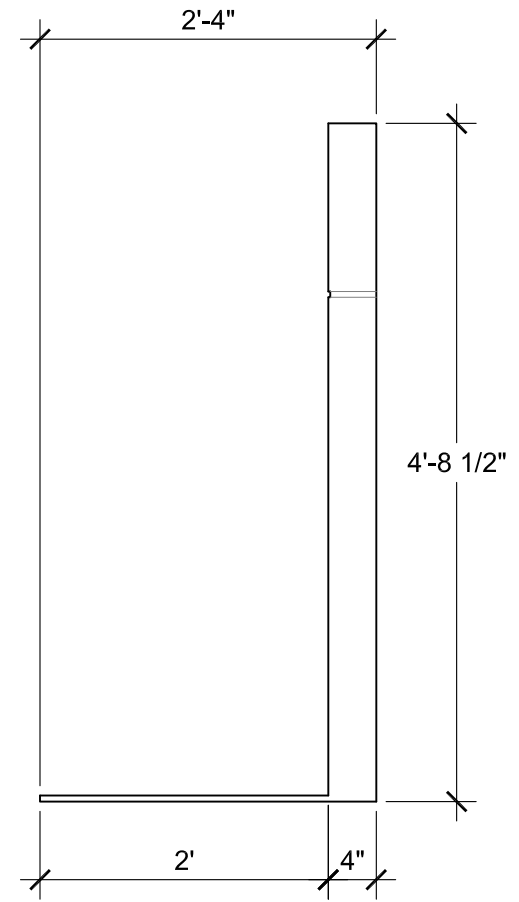

SIZE CHART		
NAME	HEIGHT	WIDTH
SFP 020.1	2'-5"	3'-0"
SFP 020.2	2'-10"	3'-6"
SFP 020.3	3'-2"	4'-0"
SFP 020.4	3'-6"	3'-6"

FRONT VIEW
SCALE: 1"= 1'-0"

RIGHT-SIDE VIEW
SCALE: 1"= 1'-0"

ALL RIGHTS RESERVED. THIS DRAWING IS PROPERTY OF STROMBERG ARCHITECTURAL PRODUCTS INC. AND MAY BE USED ONLY WHEN UTILIZING STROMBERG ARCH. PRODUCTS.
STROMBERG GENERAL TERMS AND CONDITIONS APPLY AND ARE INCORPORATED HERE IN BY REFERENCE. THIS DETAIL MAY NOT APPLY TO ALL CONDITIONS AND CONSTRUCTION SITUATIONS.