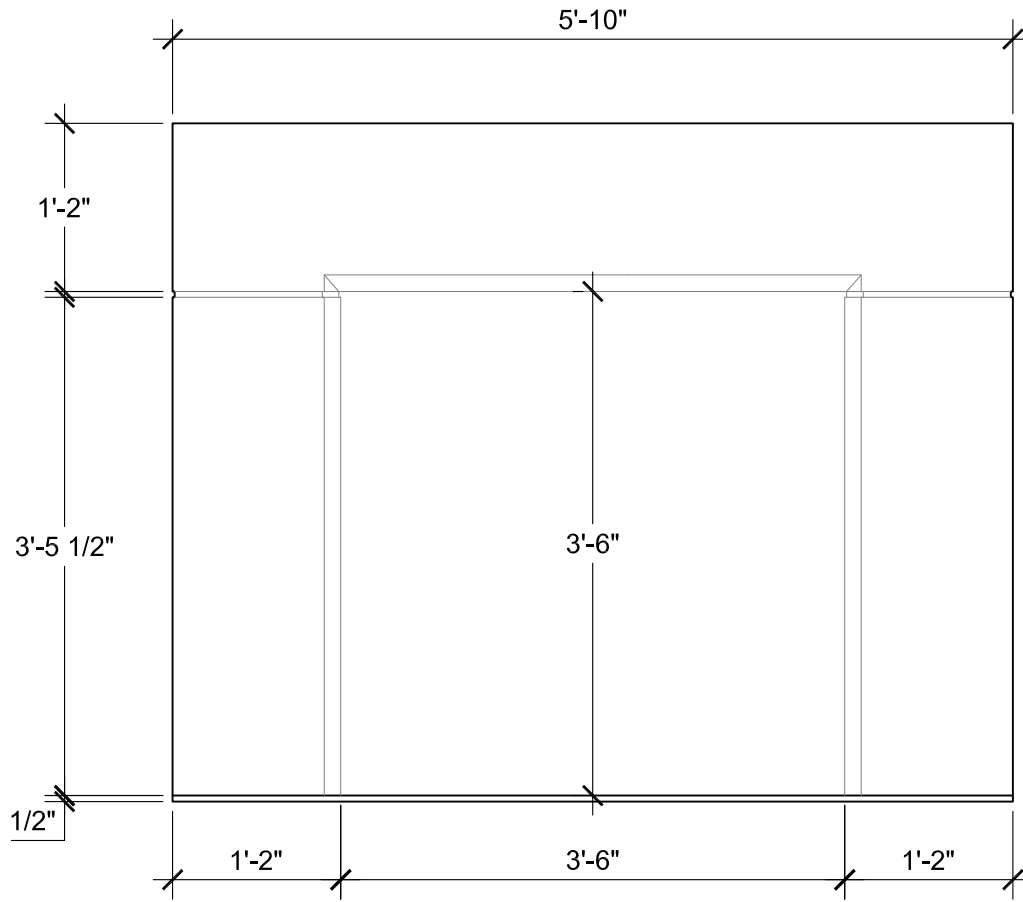

SIZE CHART		
NAME	HEIGHT	WIDTH
SFP 020.1	2'-5"	3'-0"
SFP 020.2	2'-10"	3'-6"
SFP 020.3	3'-2"	4'-0"
SFP 020.4	3'-6"	3'-6"

FRONT VIEW
SCALE: 1"= 1'-0"

RIGHT-SIDE VIEW
SCALE: 1"= 1'-0"

ALL RIGHTS RESERVED. THIS DRAWING IS PROPERTY OF STROMBERG ARCHITECTURAL PRODUCTS INC. AND MAY BE USED ONLY WHEN UTILIZING STROMBERG ARCH. PRODUCTS.
STROMBERG GENERAL TERMS AND CONDITIONS APPLY AND ARE INCORPORATED HERE IN BY REFERENCE. THIS DETAIL MAY NOT APPLY TO ALL CONDITIONS AND CONSTRUCTION SITUATIONS.