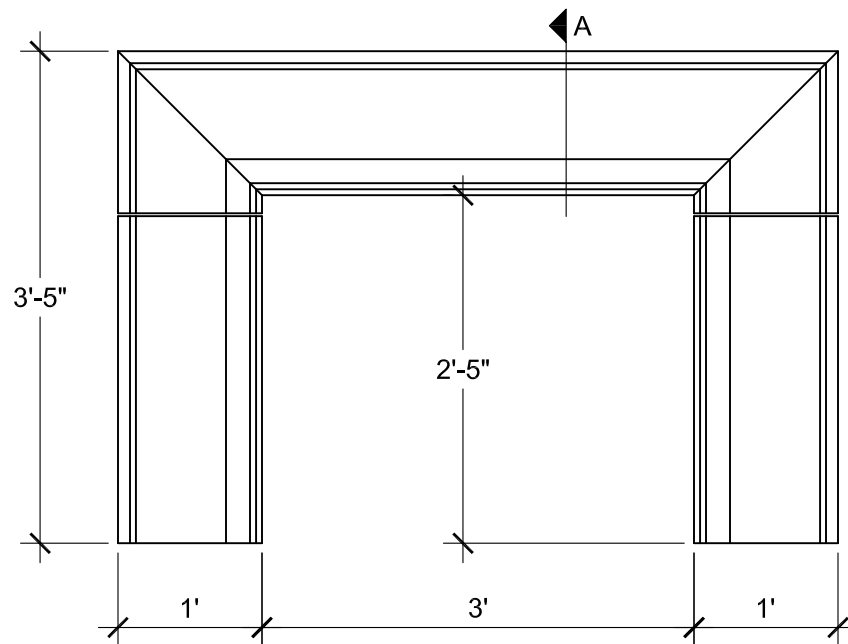

SIZE CHART		
NAME	HEIGHT	WIDTH
SFP 021.1	2'-5"	3'-0"
SFP 021.2	2'-10"	3'-6"
SFP 021.3	3'-2"	4'-0"

SECTION A

ALL RIGHTS RESERVED. THIS DRAWING IS PROPERTY OF STROMBERG ARCHITECTURAL PRODUCTS INC. AND MAY BE USED ONLY WHEN UTILIZING STROMBERG ARCH. PRODUCTS.
STROMBERG GENERAL TERMS AND CONDITIONS APPLY AND ARE INCORPORATED HERE IN BY REFERENCE. THIS DETAIL MAY NOT APPLY TO ALL CONDITIONS AND CONSTRUCTION SITUATIONS.