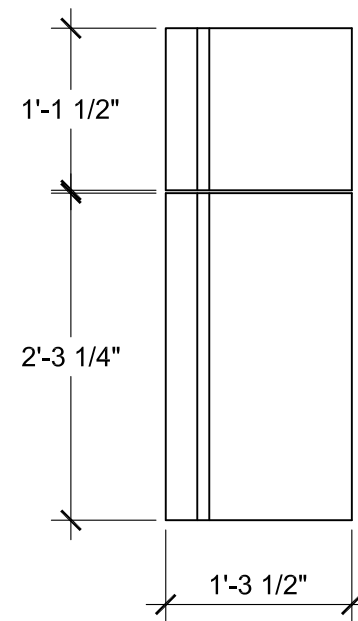

SIZE CHART		
NAME	HEIGHT	WIDTH
SFP 021.1	2'-5"	3'-0"
SFP 021.2	2'-10"	3'-6"
SFP 021.3	3'-2"	4'-0"

SECTION A

ALL RIGHTS RESERVED. THIS DRAWING IS PROPERTY OF STROMBERG ARCHITECTURAL PRODUCTS INC. AND MAY BE USED ONLY WHEN UTILIZING STROMBERG ARCH. PRODUCTS.
STROMBERG GENERAL TERMS AND CONDITIONS APPLY AND ARE INCORPORATED HERE IN BY REFERENCE. THIS DETAIL MAY NOT APPLY TO ALL CONDITIONS AND CONSTRUCTION SITUATIONS.