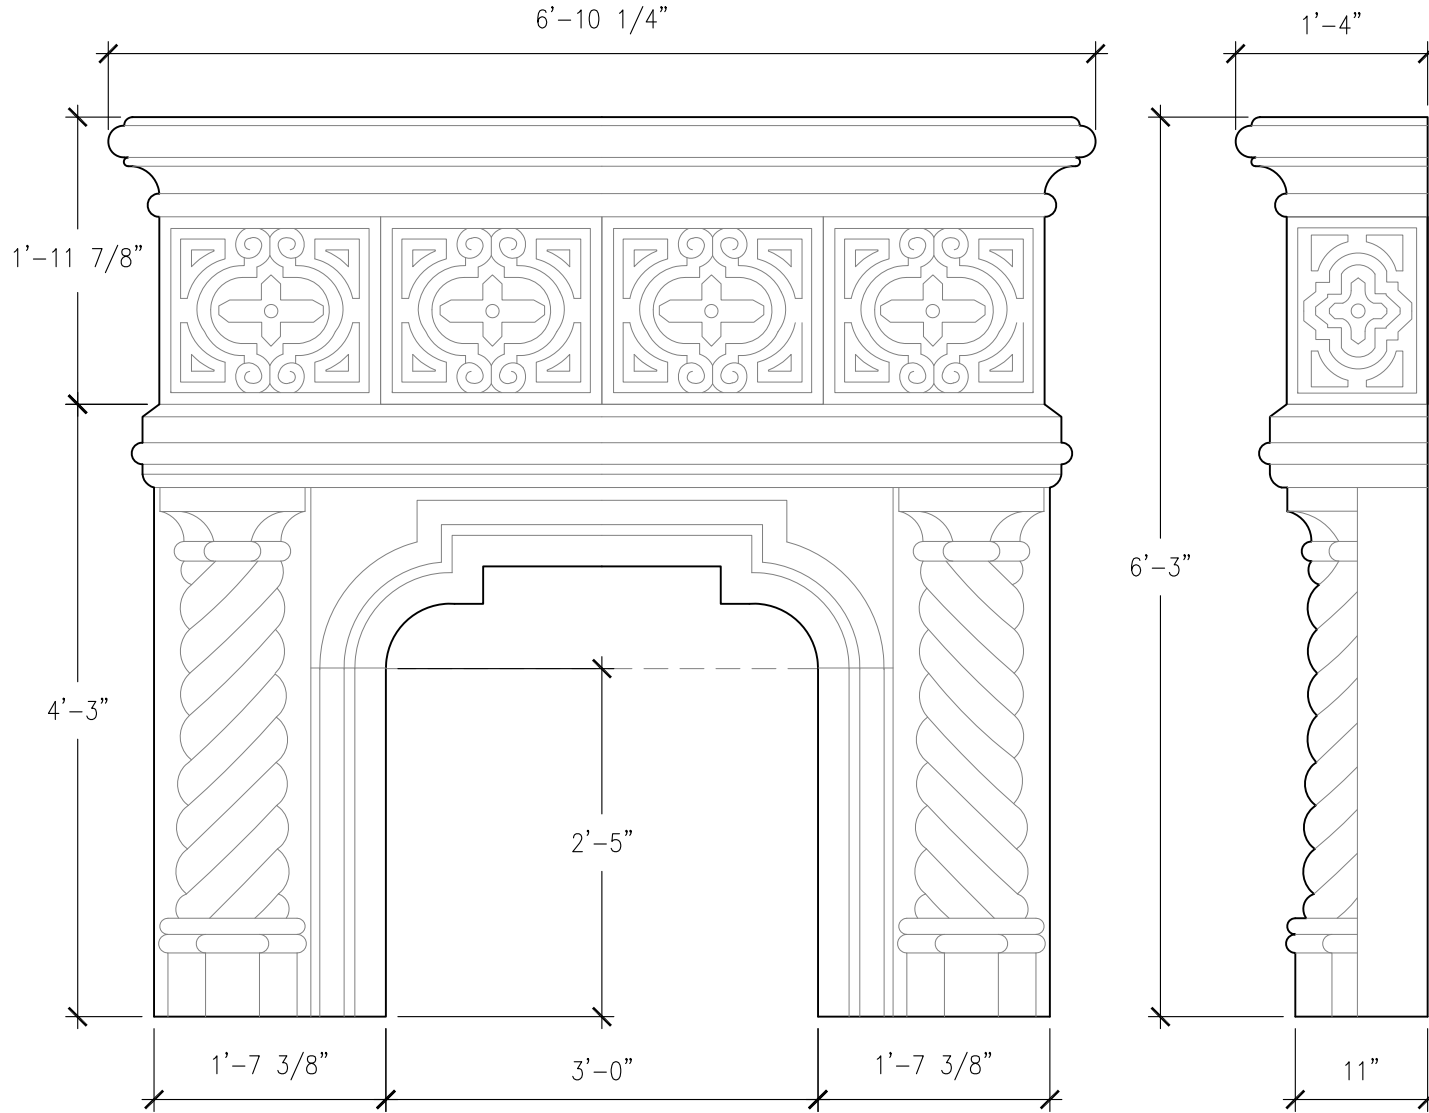

SIZE CHART		
NAME	HEIGHT	WIDTH
SFP 042.1	2'-5"	3'-0"
SFP 042.2	2'-10"	3'-6"
SFP 042.3	3'-2"	4'-0"

FRONT VIEW  
SCALE: 3/4" = 1'-0"

RIGHT-SIDE VIEW  
SCALE: 3/4" = 1'-0"

ALL RIGHTS RESERVED. THIS DRAWING IS PROPERTY OF STROMBERG ARCHITECTURAL PRODUCTS INC. AND MAY BE USED ONLY WHEN UTILIZING STROMBERG ARCH. PRODUCTS.  
STROMBERG GENERAL TERMS AND CONDITIONS APPLY AND ARE INCORPORATED HERE IN BY REFERENCE. THIS DETAIL MAY NOT APPLY TO ALL CONDITIONS AND CONSTRUCTION SITUATIONS.