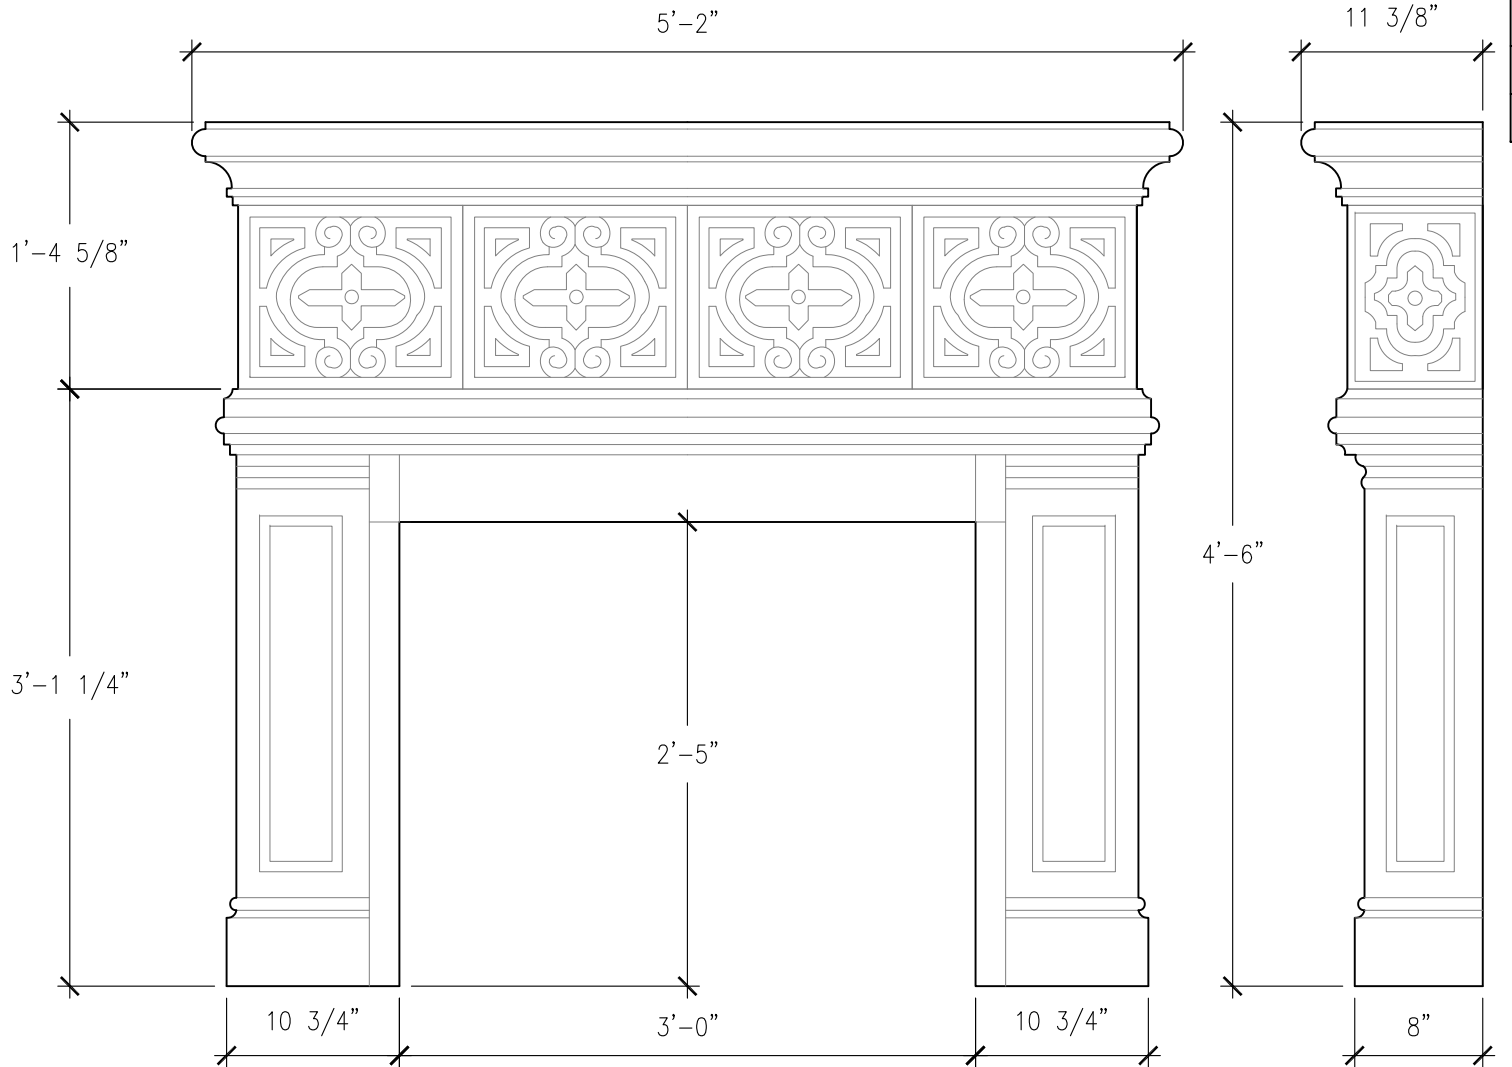

SIZE CHART

NAME	HEIGHT	WIDTH
SFP 043.1	2'-5"	3'-0"
SFP 043.2	2'-10"	3'-6"
SFP 043.3	3'-2"	4'-0"

FRONT VIEW
SCALE: 1" = 1'-0"

RIGHT-SIDE VIEW
SCALE: 1" = 1'-0"

ALL RIGHTS RESERVED. THIS DRAWING IS PROPERTY OF STROMBERG ARCHITECTURAL PRODUCTS INC. AND MAY BE USED ONLY WHEN UTILIZING STROMBERG ARCH. PRODUCTS.
STROMBERG GENERAL TERMS AND CONDITIONS APPLY AND ARE INCORPORATED HERE IN BY REFERENCE. THIS DETAIL MAY NOT APPLY TO ALL CONDITIONS AND CONSTRUCTION SITUATIONS.