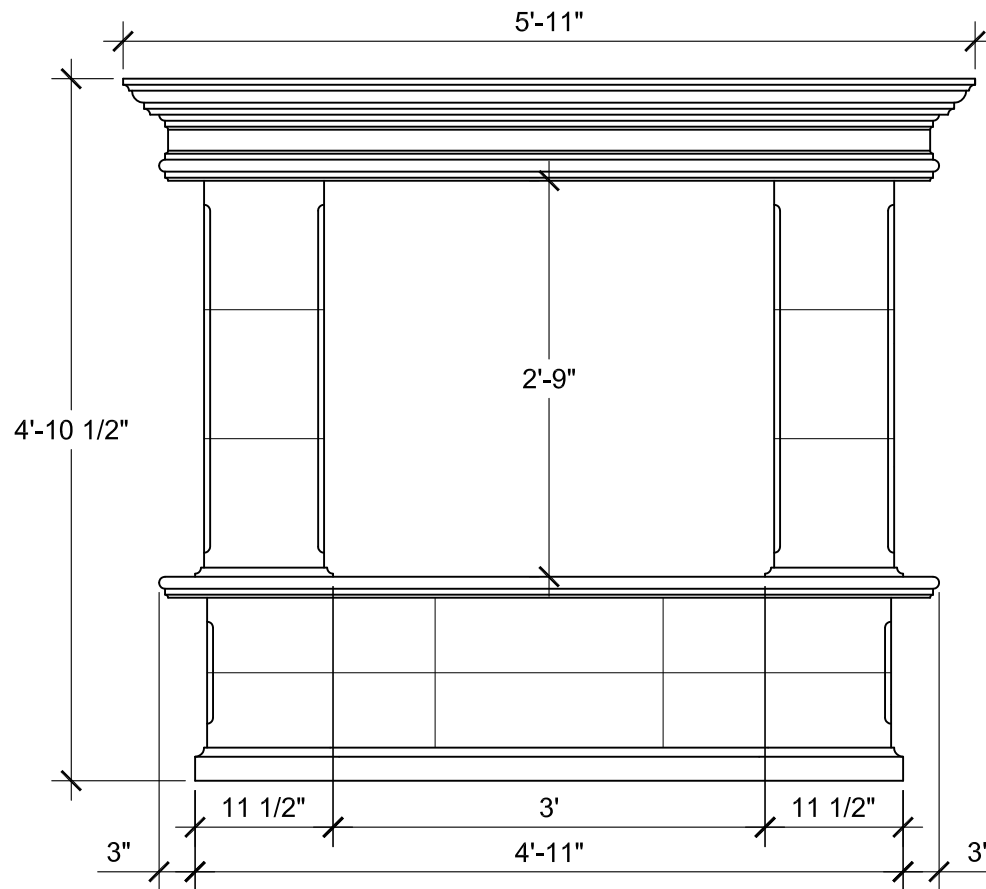

SIZE CHART

NAME	HEIGHT	WIDTH
SFP 056.1	2'-5"	3'-0"
SFP 056.2	2'-9"	3'-0"
SFP 056.3	2'-10"	3'-6"
SFP 056.4	3'-2"	4'-0"

ALL RIGHTS RESERVED. THIS DRAWING IS PROPERTY OF STROMBERG ARCHITECTURAL PRODUCTS INC. AND MAY BE USED ONLY WHEN UTILIZING STROMBERG ARCH. PRODUCTS.
STROMBERG GENERAL TERMS AND CONDITIONS APPLY AND ARE INCORPORATED HERE IN BY REFERENCE. THIS DETAIL MAY NOT APPLY TO ALL CONDITIONS AND CONSTRUCTION SITUATIONS.