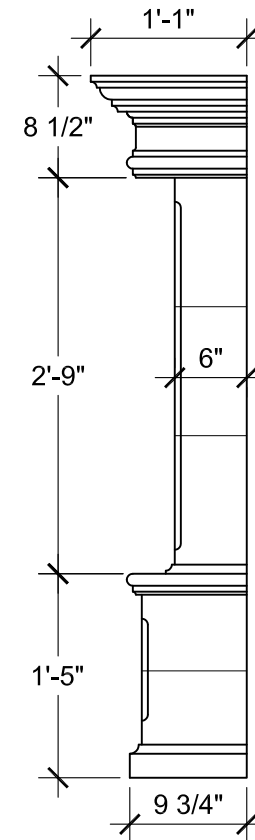

SIZE CHART

NAME	HEIGHT	WIDTH
SFP 056.1	2'-5"	3'-0"
SFP 056.2	2'-9"	3'-0"
SFP 056.3	2'-10"	3'-6"
SFP 056.4	3'-2"	4'-0"

ALL RIGHTS RESERVED. THIS DRAWING IS PROPERTY OF STROMBERG ARCHITECTURAL PRODUCTS INC. AND MAY BE USED ONLY WHEN UTILIZING STROMBERG ARCH. PRODUCTS.
STROMBERG GENERAL TERMS AND CONDITIONS APPLY AND ARE INCORPORATED HERE IN BY REFERENCE. THIS DETAIL MAY NOT APPLY TO ALL CONDITIONS AND CONSTRUCTION SITUATIONS.