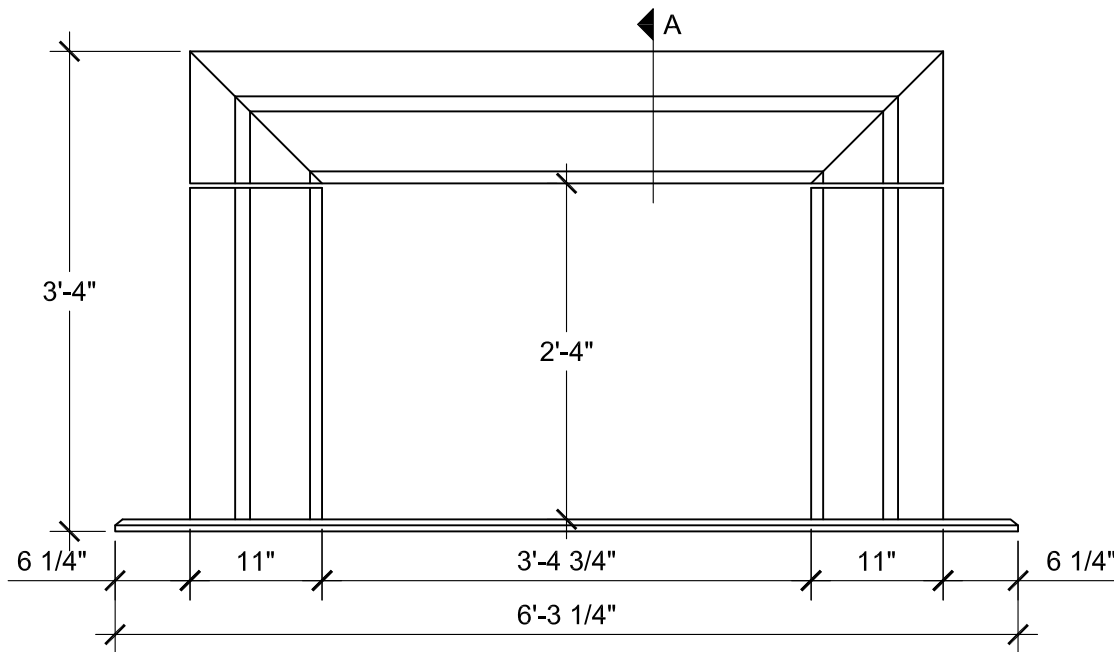

RECESSED INTO
FIREPLACE OPENING

SIZE CHART

NAME	HEIGHT	WIDTH
SFP 071.1	2'-4"	3'-4 3/4"
SFP 071.2	2'-5"	3'-0"
SFP 071.3	2'-10"	3'-6"
SFP 071.4	3'-2"	4'-0"

ALL RIGHTS RESERVED. THIS DRAWING IS PROPERTY OF STROMBERG ARCHITECTURAL PRODUCTS INC. AND MAY BE USED ONLY WHEN UTILIZING STROMBERG ARCH. PRODUCTS.
STROMBERG GENERAL TERMS AND CONDITIONS APPLY AND ARE INCORPORATED HERE IN BY REFERENCE. THIS DETAIL MAY NOT APPLY TO ALL CONDITIONS AND CONSTRUCTION SITUATIONS.