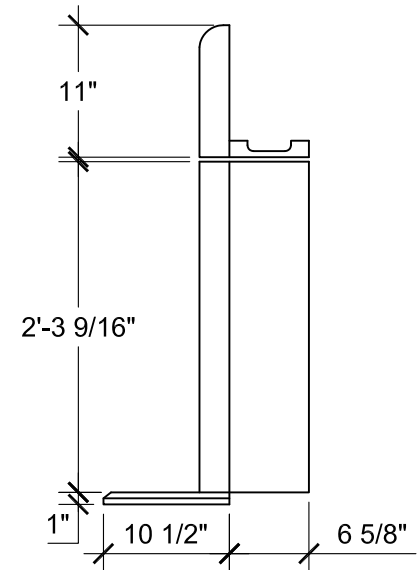

RECESSED INTO
FIREPLACE OPENING

SIZE CHART

NAME	HEIGHT	WIDTH
SFP 071.1	2'-4"	3'-4 3/4"
SFP 071.2	2'-5"	3'-0"
SFP 071.3	2'-10"	3'-6"
SFP 071.4	3'-2"	4'-0"

ALL RIGHTS RESERVED. THIS DRAWING IS PROPERTY OF STROMBERG ARCHITECTURAL PRODUCTS INC. AND MAY BE USED ONLY WHEN UTILIZING STROMBERG ARCH. PRODUCTS.
STROMBERG GENERAL TERMS AND CONDITIONS APPLY AND ARE INCORPORATED HERE IN BY REFERENCE. THIS DETAIL MAY NOT APPLY TO ALL CONDITIONS AND CONSTRUCTION SITUATIONS.