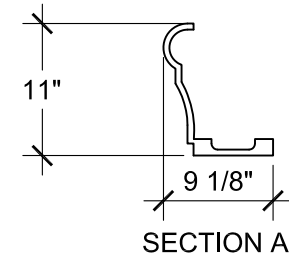

RECESSED INTO
FIREPLACE OPENING

SIZE CHART

NAME	HEIGHT	WIDTH
SFP 071.1	2'-4"	3'-4 3/4"
SFP 071.2	2'-5"	3'-0"
SFP 071.3	2'-10"	3'-6"
SFP 071.4	3'-2"	4'-0"

ALL RIGHTS RESERVED. THIS DRAWING IS PROPERTY OF STROMBERG ARCHITECTURAL PRODUCTS INC. AND MAY BE USED ONLY WHEN UTILIZING STROMBERG ARCH. PRODUCTS.
STROMBERG GENERAL TERMS AND CONDITIONS APPLY AND ARE INCORPORATED HERE IN BY REFERENCE. THIS DETAIL MAY NOT APPLY TO ALL CONDITIONS AND CONSTRUCTION SITUATIONS.