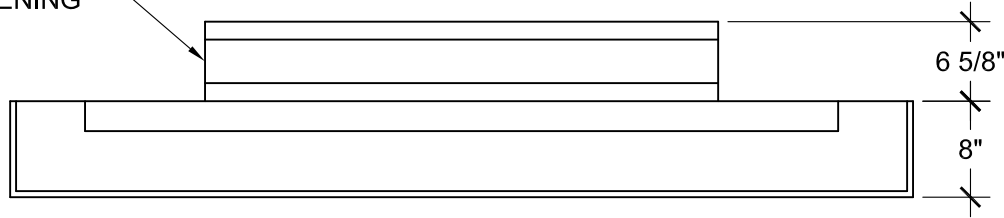

RECESSED INTO
FIREPLACE OPENING

SIZE CHART

NAME	HEIGHT	WIDTH
SFP 071.1	2'-4"	3'-4 3/4"
SFP 071.2	2'-5"	3'-0"
SFP 071.3	2'-10"	3'-6"
SFP 071.4	3'-2"	4'-0"

ALL RIGHTS RESERVED. THIS DRAWING IS PROPERTY OF STROMBERG ARCHITECTURAL PRODUCTS INC. AND MAY BE USED ONLY WHEN UTILIZING STROMBERG ARCH. PRODUCTS.
STROMBERG GENERAL TERMS AND CONDITIONS APPLY AND ARE INCORPORATED HERE IN BY REFERENCE. THIS DETAIL MAY NOT APPLY TO ALL CONDITIONS AND CONSTRUCTION SITUATIONS.