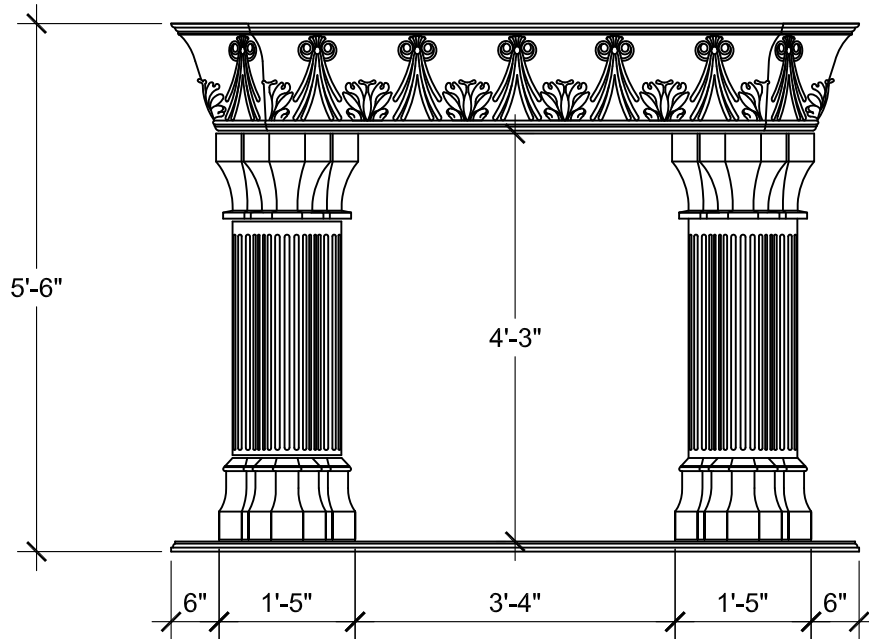

SIZE CHART

NAME	HEIGHT	WIDTH
SFP 073.1	2'-0"	3'-5 3/4"
SFP 073.2	2'-5"	3'-0"
SFP 073.3	2'-10"	3'-6"
SFP 073.4	3'-2"	4'-0"

ALL RIGHTS RESERVED. THIS DRAWING IS PROPERTY OF STROMBERG ARCHITECTURAL PRODUCTS INC. AND MAY BE USED ONLY WHEN UTILIZING STROMBERG ARCH. PRODUCTS.
STROMBERG GENERAL TERMS AND CONDITIONS APPLY AND ARE INCORPORATED HERE IN BY REFERENCE. THIS DETAIL MAY NOT APPLY TO ALL CONDITIONS AND CONSTRUCTION SITUATIONS.