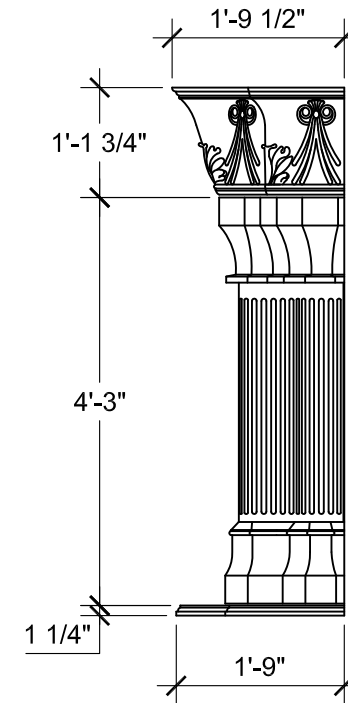

SIZE CHART

NAME	HEIGHT	WIDTH
SFP 073.1	2'-0"	3'-5 3/4"
SFP 073.2	2'-5"	3'-0"
SFP 073.3	2'-10"	3'-6"
SFP 073.4	3'-2"	4'-0"

ALL RIGHTS RESERVED. THIS DRAWING IS PROPERTY OF STROMBERG ARCHITECTURAL PRODUCTS INC. AND MAY BE USED ONLY WHEN UTILIZING STROMBERG ARCH. PRODUCTS.
STROMBERG GENERAL TERMS AND CONDITIONS APPLY AND ARE INCORPORATED HERE IN BY REFERENCE. THIS DETAIL MAY NOT APPLY TO ALL CONDITIONS AND CONSTRUCTION SITUATIONS.