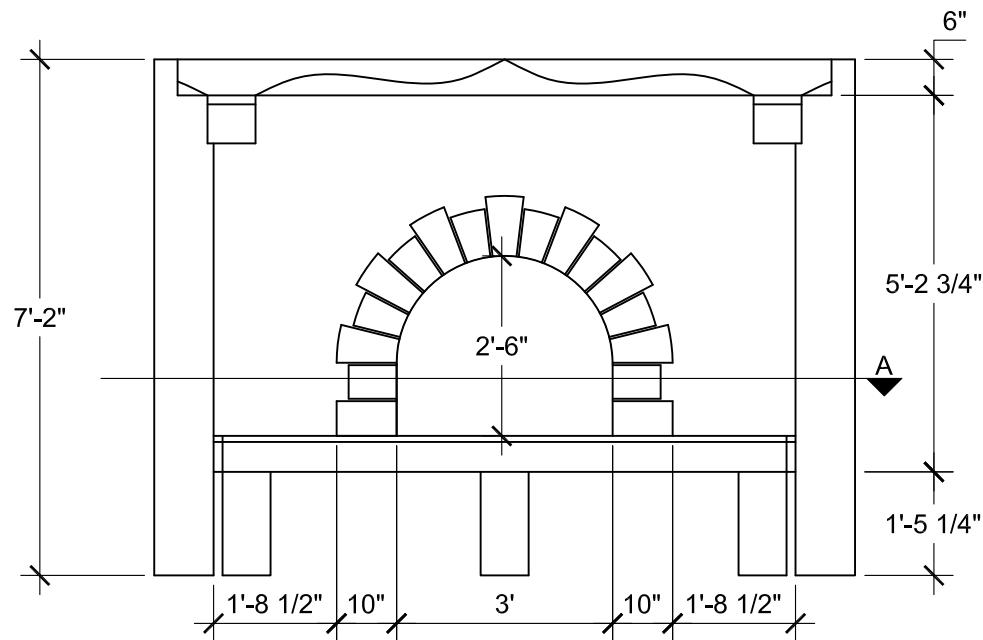

SECTION A

SIZE CHART		
NAME	HEIGHT	WIDTH
SFP 154.1	2'-5"	3'-0"
SFP 154.2	2'-6"	3'-0"
SFP 154.3	2'-10"	3'-6"
SFP 154.4	3'-2"	4'-0"

ALL RIGHTS RESERVED. THIS DRAWING IS PROPERTY OF STROMBERG ARCHITECTURAL PRODUCTS INC. AND MAY BE USED ONLY WHEN UTILIZING STROMBERG ARCH. PRODUCTS.  
STROMBERG GENERAL TERMS AND CONDITIONS APPLY AND ARE INCORPORATED HERE IN BY REFERENCE. THIS DETAIL MAY NOT APPLY TO ALL CONDITIONS AND CONSTRUCTION SITUATIONS.