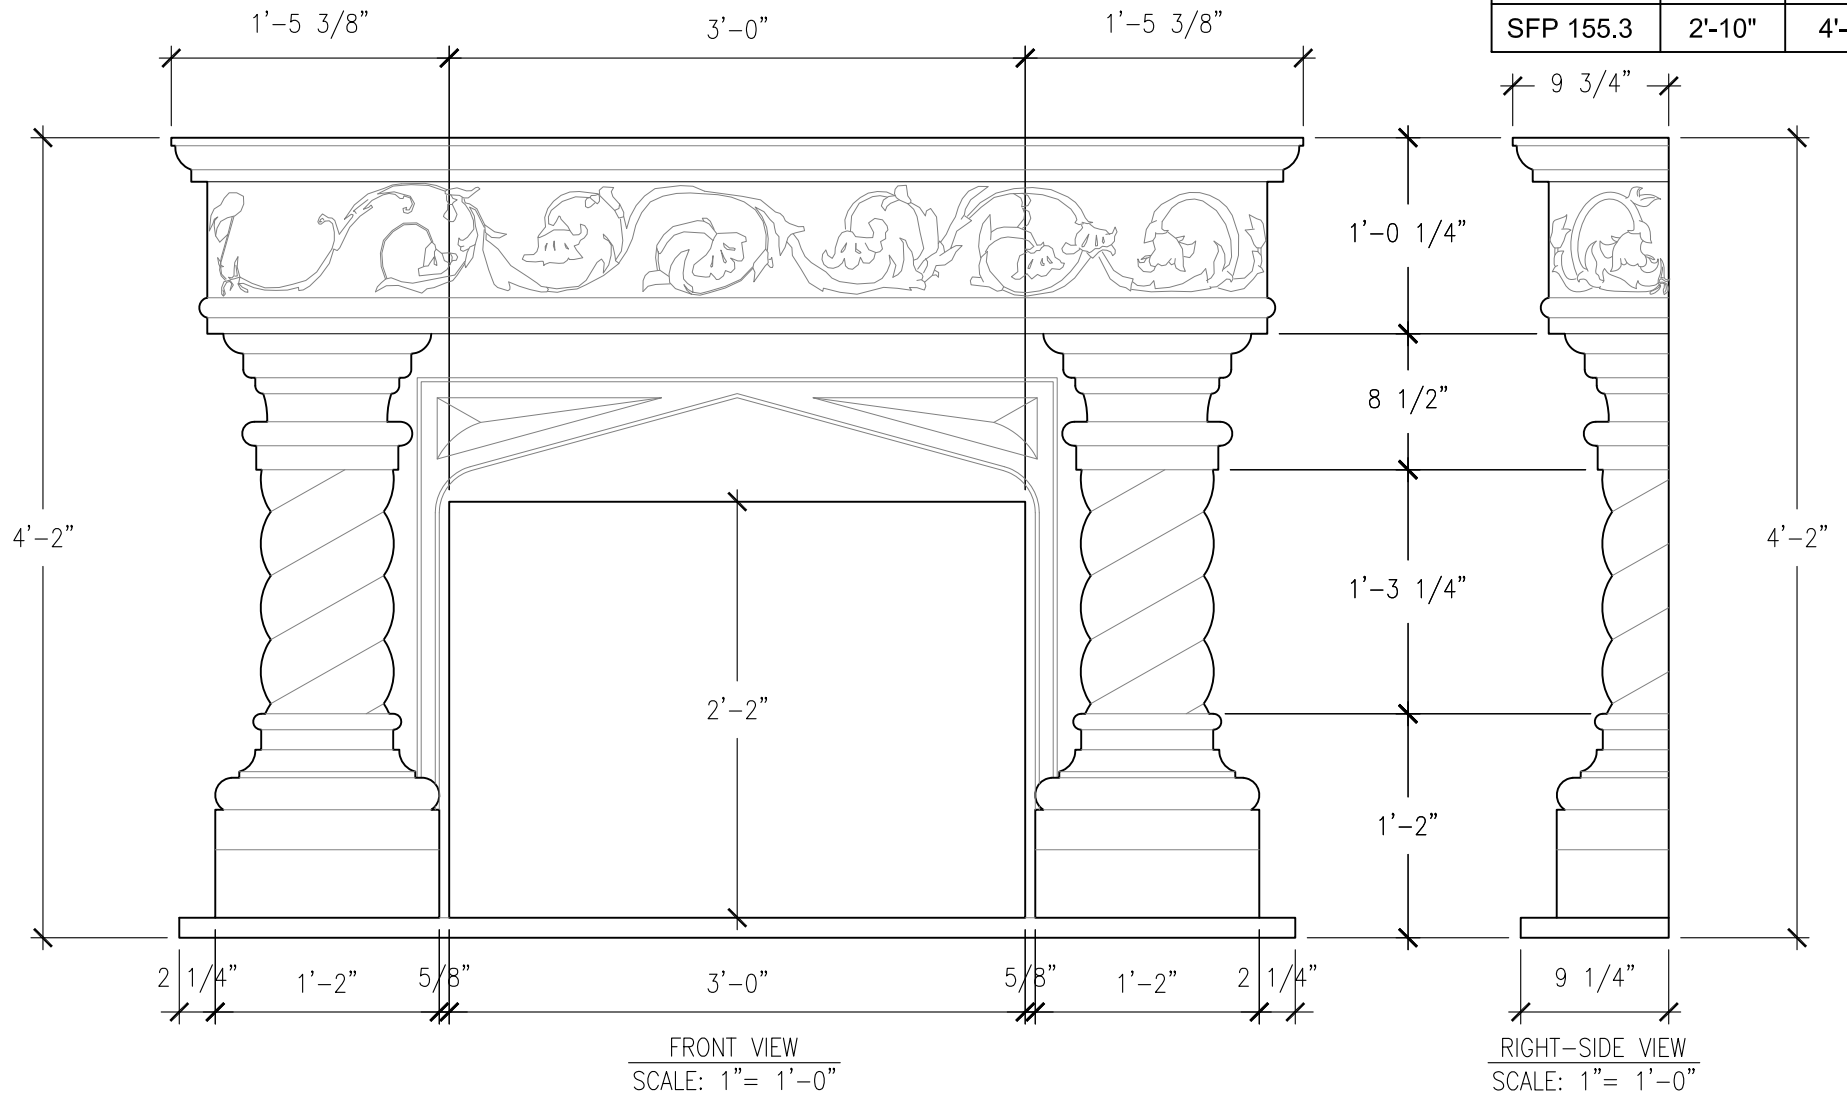

SIZE CHART		
NAME	HEIGHT	WIDTH
SFP 155.1	2'-2"	3'-0"
SFP 155.2	2'-6"	3'-6"
SFP 155.3	2'-10"	4'-0"

ALL RIGHTS RESERVED. THIS DRAWING IS PROPERTY OF STROMBERG ARCHITECTURAL PRODUCTS INC. AND MAY BE USED ONLY WHEN UTILIZING STROMBERG ARCH. PRODUCTS.
STROMBERG GENERAL TERMS AND CONDITIONS APPLY AND ARE INCORPORATED HERE IN BY REFERENCE. THIS DETAIL MAY NOT APPLY TO ALL CONDITIONS AND CONSTRUCTION SITUATIONS.