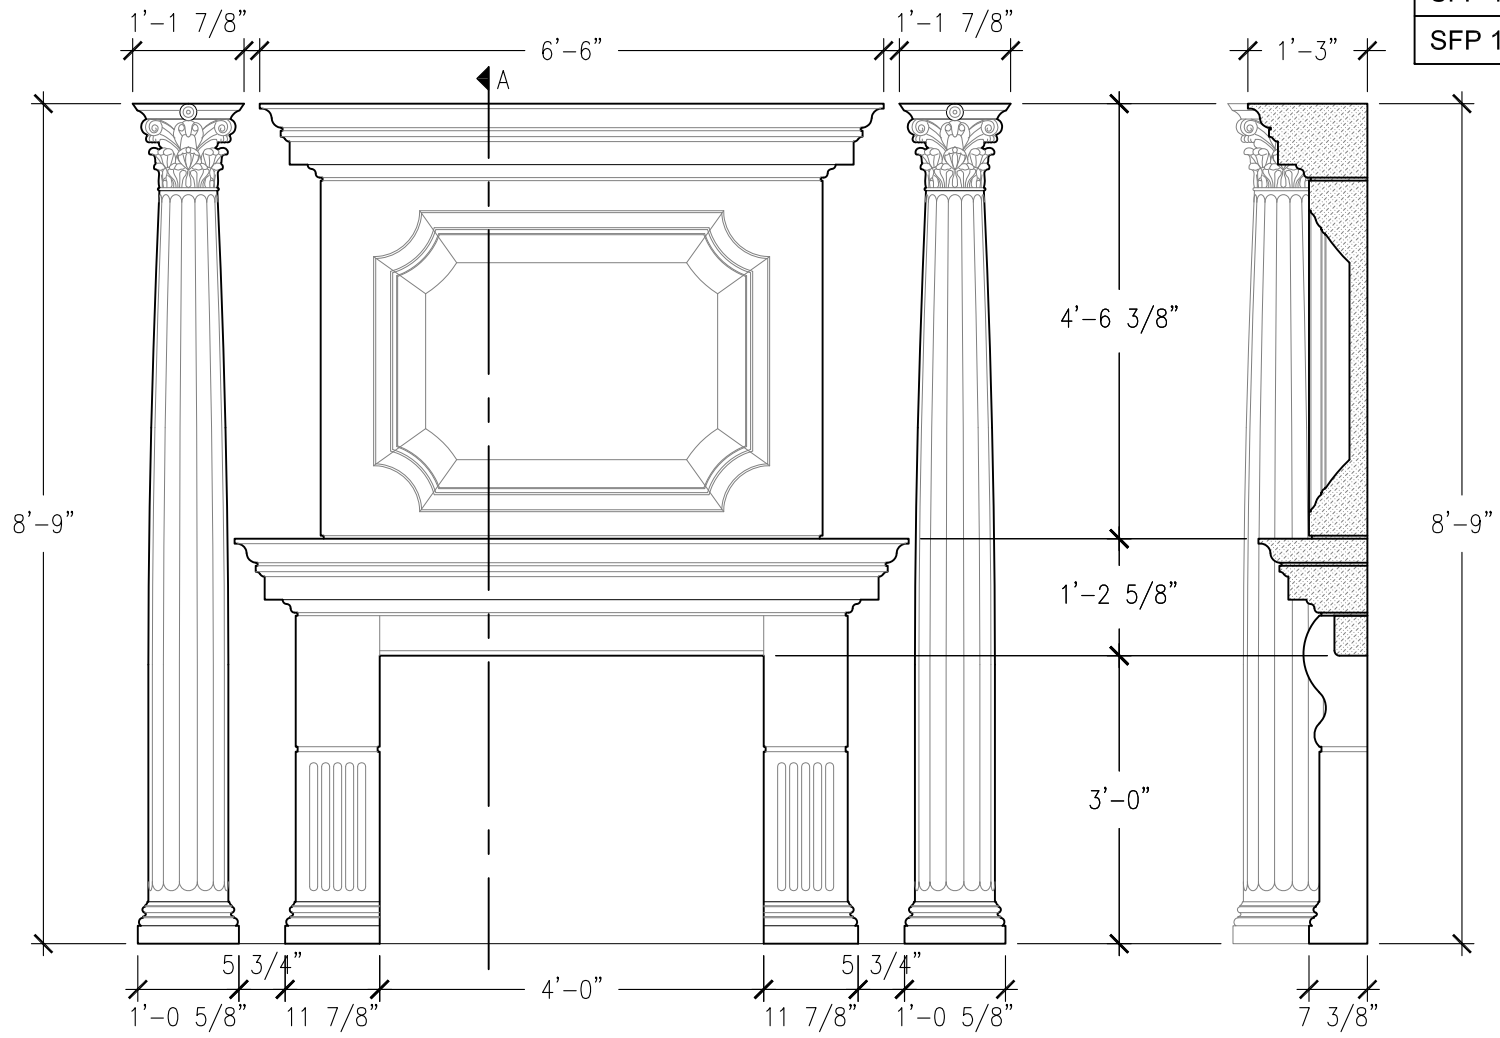

SIZE CHART		
NAME	HEIGHT	WIDTH
SFP 157.1	3'-0"	4'-0"
SFP 157.2	3'-6"	4'-8"
SFP 157.3	4'-0"	5'-4"

FRONT VIEW  
SCALE: 1/2" = 1'-0"

SECTION A  
SCALE: 1/2" = 1'-0"

ALL RIGHTS RESERVED. THIS DRAWING IS PROPERTY OF STROMBERG ARCHITECTURAL PRODUCTS INC. AND MAY BE USED ONLY WHEN UTILIZING STROMBERG ARCH. PRODUCTS.  
STROMBERG GENERAL TERMS AND CONDITIONS APPLY AND ARE INCORPORATED HERE IN BY REFERENCE. THIS DETAIL MAY NOT APPLY TO ALL CONDITIONS AND CONSTRUCTION SITUATIONS.