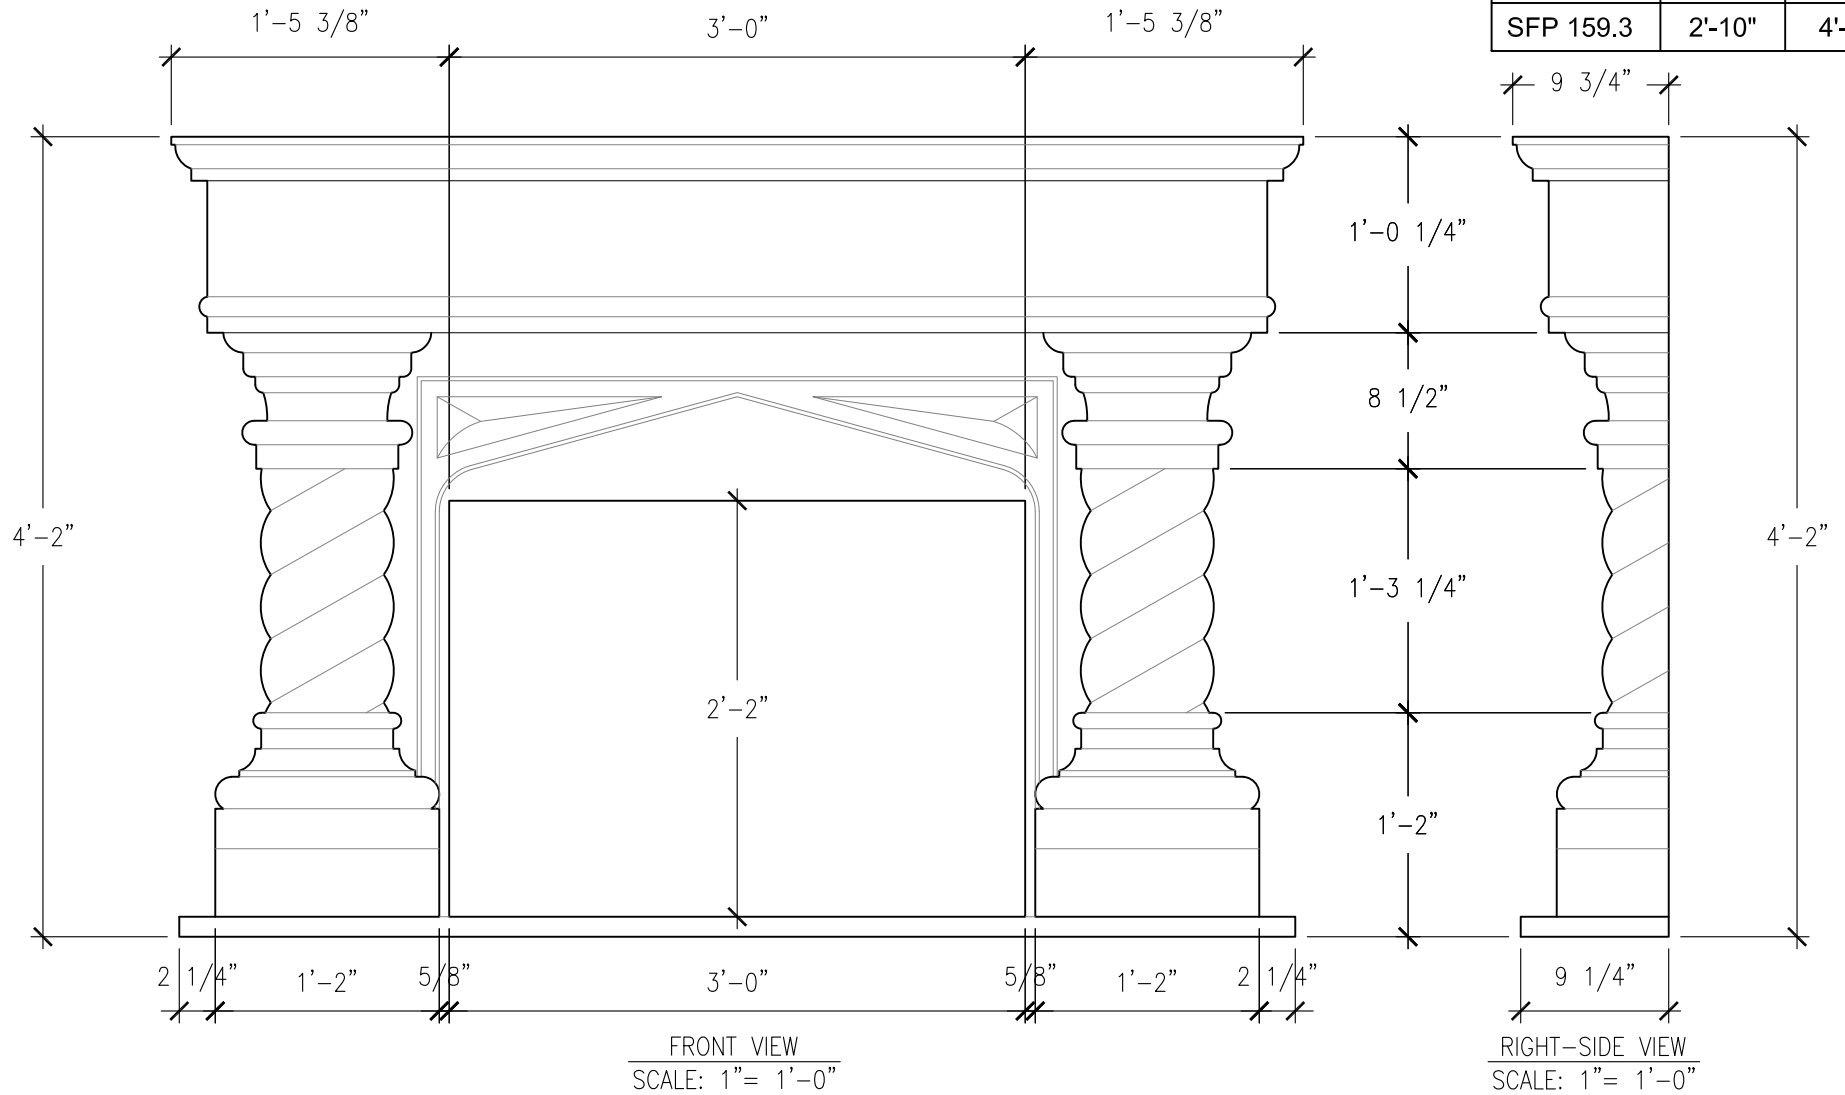

SIZE CHART		
NAME	HEIGHT	WIDTH
SFP 159.1	2'-2"	3'-0"
SFP 159.2	2'-6"	3'-6"
SFP 159.3	2'-10"	4'-0"

ALL RIGHTS RESERVED. THIS DRAWING IS PROPERTY OF STROMBERG ARCHITECTURAL PRODUCTS INC. AND MAY BE USED ONLY WHEN UTILIZING STROMBERG ARCH. PRODUCTS.
STROMBERG GENERAL TERMS AND CONDITIONS APPLY AND ARE INCORPORATED HERE IN BY REFERENCE. THIS DETAIL MAY NOT APPLY TO ALL CONDITIONS AND CONSTRUCTION SITUATIONS.