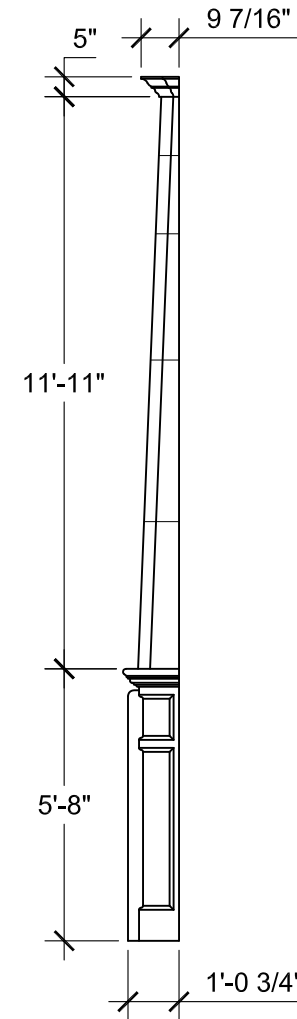

SIZE CHART

NAME	HEIGHT	WIDTH
SFP 160.1	2'-5"	3'-0"
SFP 160.2	2'-10"	3'-6"
SFP 160.3	3'-2"	4'-0"
SFP 160.4	4'-1 1/4"	4'-0"

ALL RIGHTS RESERVED. THIS DRAWING IS PROPERTY OF STROMBERG ARCHITECTURAL PRODUCTS INC. AND MAY BE USED ONLY WHEN UTILIZING STROMBERG ARCH. PRODUCTS.
STROMBERG GENERAL TERMS AND CONDITIONS APPLY AND ARE INCORPORATED HERE IN BY REFERENCE. THIS DETAIL MAY NOT APPLY TO ALL CONDITIONS AND CONSTRUCTION SITUATIONS.