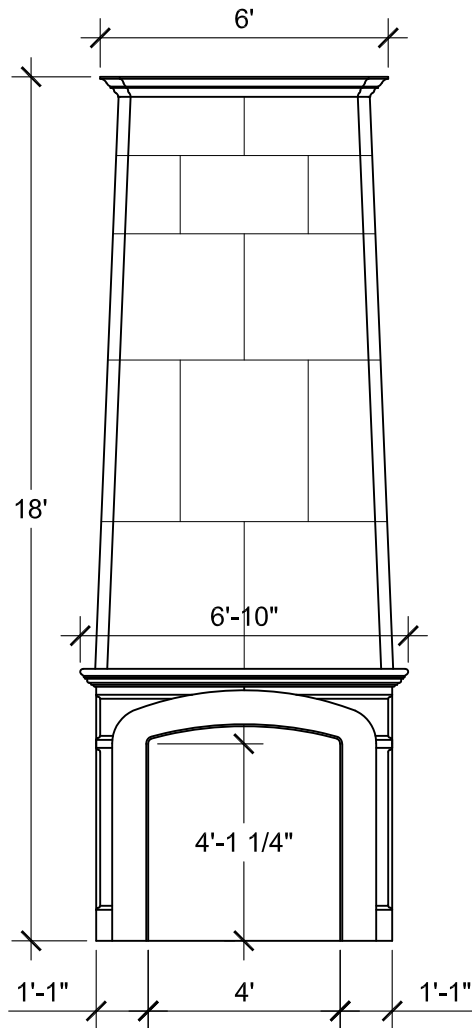

SIZE CHART

NAME	HEIGHT	WIDTH
SFP 160.1	2'-5"	3'-0"
SFP 160.2	2'-10"	3'-6"
SFP 160.3	3'-2"	4'-0"
SFP 160.4	4'-1 1/4"	4'-0"

ALL RIGHTS RESERVED. THIS DRAWING IS PROPERTY OF STROMBERG ARCHITECTURAL PRODUCTS INC. AND MAY BE USED ONLY WHEN UTILIZING STROMBERG ARCH. PRODUCTS.
STROMBERG GENERAL TERMS AND CONDITIONS APPLY AND ARE INCORPORATED HERE IN BY REFERENCE. THIS DETAIL MAY NOT APPLY TO ALL CONDITIONS AND CONSTRUCTION SITUATIONS.