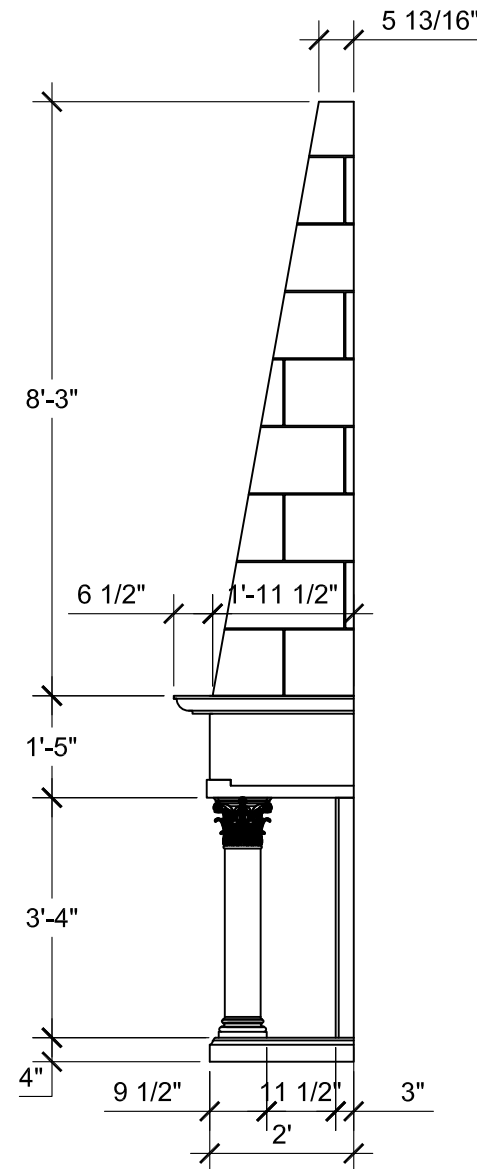

SIZE CHART

NAME	HEIGHT	WIDTH
SFP 163.1	2'-5"	3'-0"
SFP 163.2	2'-10"	3'-6"
SFP 163.3	3'-2"	4'-0"
SFP 163.4	3'-4"	2'-9"

ALL RIGHTS RESERVED. THIS DRAWING IS PROPERTY OF STROMBERG ARCHITECTURAL PRODUCTS INC. AND MAY BE USED ONLY WHEN UTILIZING STROMBERG ARCH. PRODUCTS.
STROMBERG GENERAL TERMS AND CONDITIONS APPLY AND ARE INCORPORATED HERE IN BY REFERENCE. THIS DETAIL MAY NOT APPLY TO ALL CONDITIONS AND CONSTRUCTION SITUATIONS.