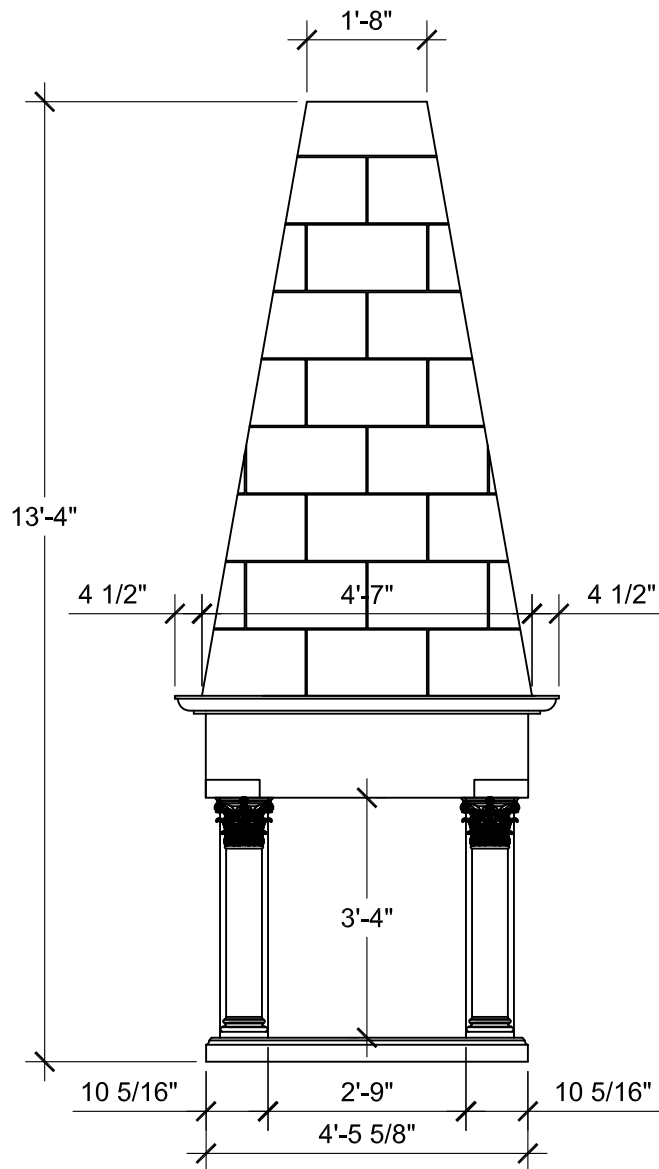

SIZE CHART

NAME	HEIGHT	WIDTH
SFP 163.1	2'-5"	3'-0"
SFP 163.2	2'-10"	3'-6"
SFP 163.3	3'-2"	4'-0"
SFP 163.4	3'-4"	2'-9"

ALL RIGHTS RESERVED. THIS DRAWING IS PROPERTY OF STROMBERG ARCHITECTURAL PRODUCTS INC. AND MAY BE USED ONLY WHEN UTILIZING STROMBERG ARCH. PRODUCTS.
STROMBERG GENERAL TERMS AND CONDITIONS APPLY AND ARE INCORPORATED HERE IN BY REFERENCE. THIS DETAIL MAY NOT APPLY TO ALL CONDITIONS AND CONSTRUCTION SITUATIONS.