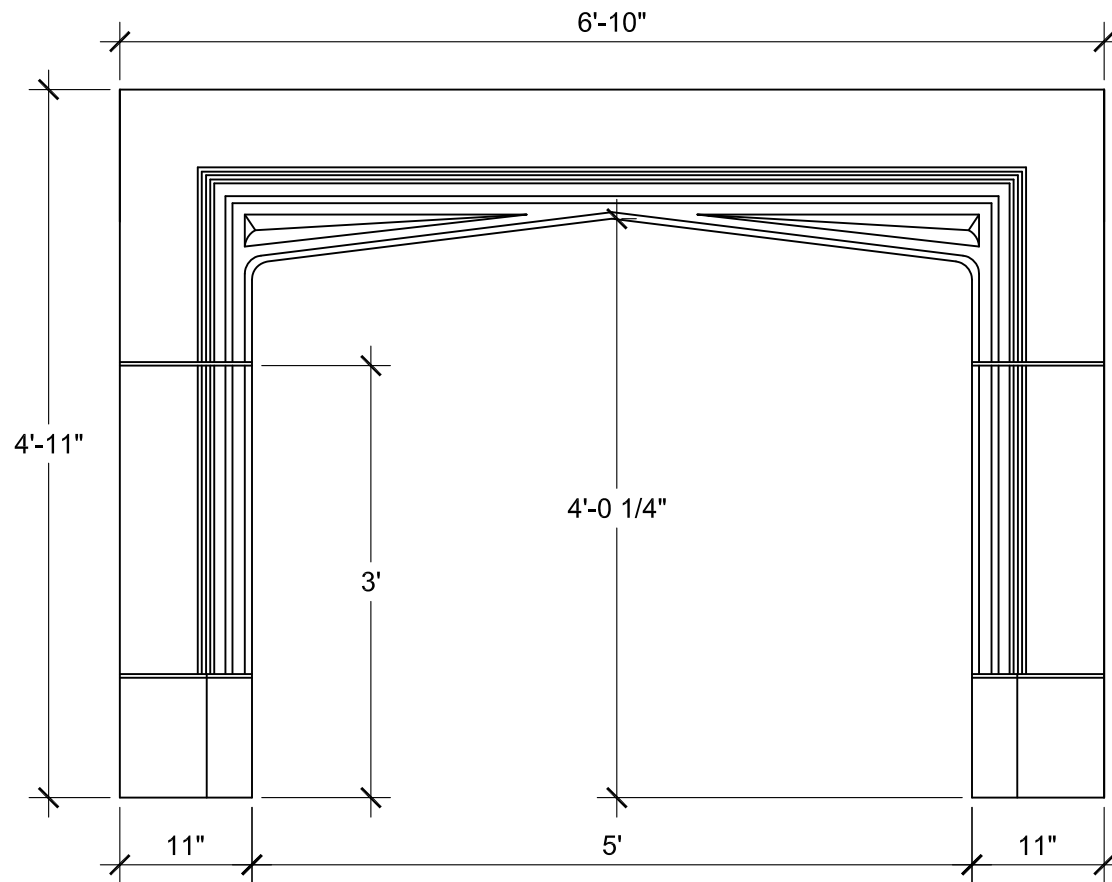

SIZE CHART

NAME	HEIGHT	WIDTH
SFP 164.1	2'-5"	3'-0"
SFP 164.2	2'-10"	3'-6"
SFP 164.3	3'-2"	4'-0"
SFP 164.4	4'-0 1/4"	5'-0"

ALL RIGHTS RESERVED. THIS DRAWING IS PROPERTY OF STROMBERG ARCHITECTURAL PRODUCTS INC. AND MAY BE USED ONLY WHEN UTILIZING STROMBERG ARCH. PRODUCTS.
STROMBERG GENERAL TERMS AND CONDITIONS APPLY AND ARE INCORPORATED HERE IN BY REFERENCE. THIS DETAIL MAY NOT APPLY TO ALL CONDITIONS AND CONSTRUCTION SITUATIONS.