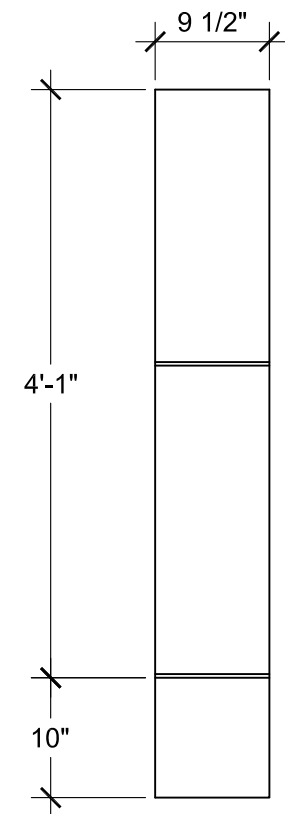

SIZE CHART

NAME	HEIGHT	WIDTH
SFP 164.1	2'-5"	3'-0"
SFP 164.2	2'-10"	3'-6"
SFP 164.3	3'-2"	4'-0"
SFP 164.4	4'-0 1/4"	5'-0"

ALL RIGHTS RESERVED. THIS DRAWING IS PROPERTY OF STROMBERG ARCHITECTURAL PRODUCTS INC. AND MAY BE USED ONLY WHEN UTILIZING STROMBERG ARCH. PRODUCTS.
STROMBERG GENERAL TERMS AND CONDITIONS APPLY AND ARE INCORPORATED HERE IN BY REFERENCE. THIS DETAIL MAY NOT APPLY TO ALL CONDITIONS AND CONSTRUCTION SITUATIONS.