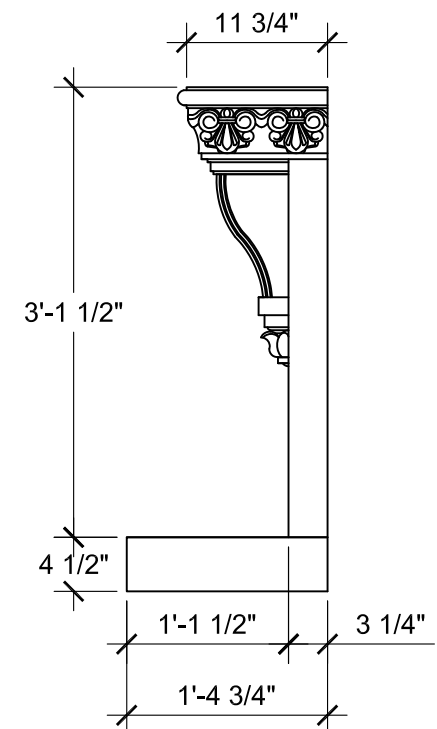

SIZE CHART

NAME	HEIGHT	WIDTH
SFP 166.1	2'-0"	3'-5 3/4"
SFP 166.2	2'-5"	3'-0"
SFP 166.3	2'-10"	3'-6"
SFP 166.4	3'-2"	4'-0"

ALL RIGHTS RESERVED. THIS DRAWING IS PROPERTY OF STROMBERG ARCHITECTURAL PRODUCTS INC. AND MAY BE USED ONLY WHEN UTILIZING STROMBERG ARCH. PRODUCTS.
STROMBERG GENERAL TERMS AND CONDITIONS APPLY AND ARE INCORPORATED HERE IN BY REFERENCE. THIS DETAIL MAY NOT APPLY TO ALL CONDITIONS AND CONSTRUCTION SITUATIONS.