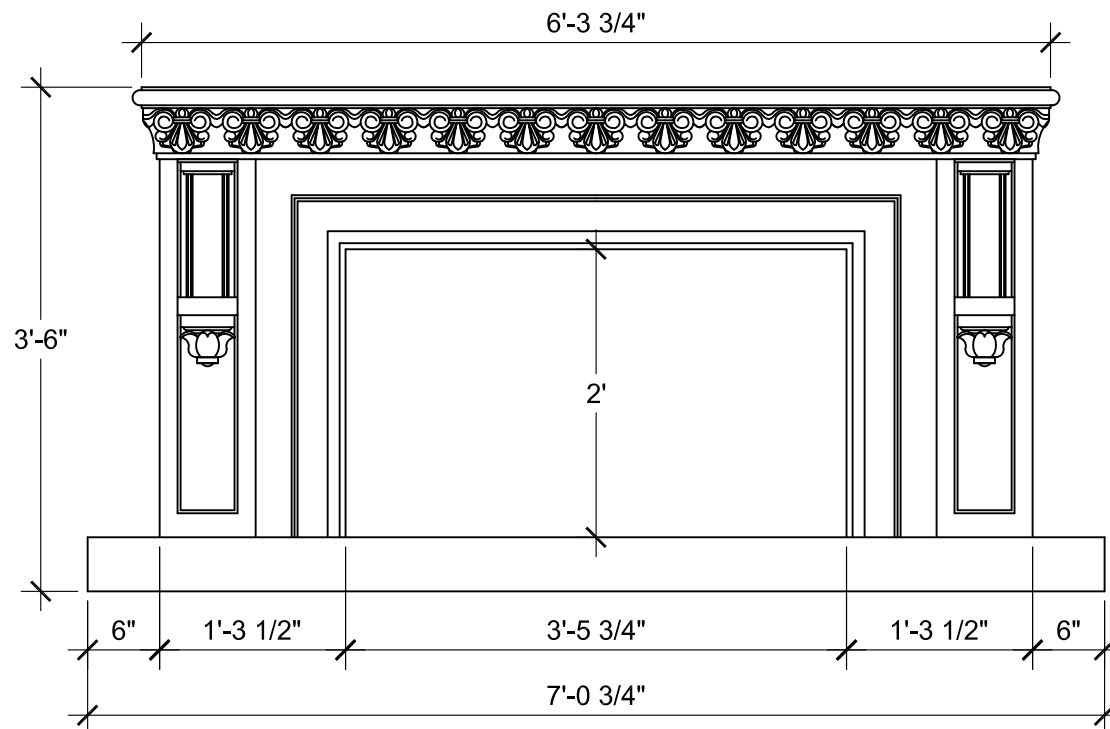

SIZE CHART

NAME	HEIGHT	WIDTH
SFP 166.1	2'-0"	3'-5 3/4"
SFP 166.2	2'-5"	3'-0"
SFP 166.3	2'-10"	3'-6"
SFP 166.4	3'-2"	4'-0"

ALL RIGHTS RESERVED. THIS DRAWING IS PROPERTY OF STROMBERG ARCHITECTURAL PRODUCTS INC. AND MAY BE USED ONLY WHEN UTILIZING STROMBERG ARCH. PRODUCTS.
STROMBERG GENERAL TERMS AND CONDITIONS APPLY AND ARE INCORPORATED HERE IN BY REFERENCE. THIS DETAIL MAY NOT APPLY TO ALL CONDITIONS AND CONSTRUCTION SITUATIONS.