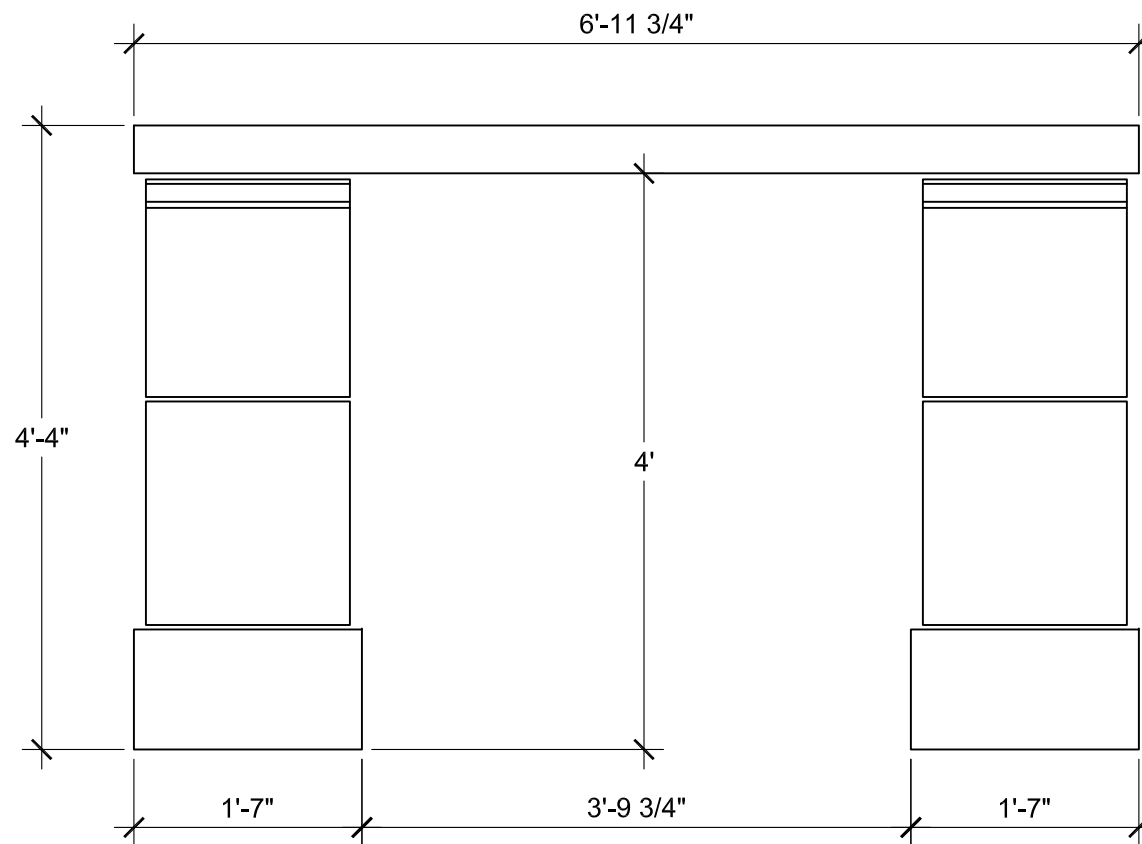

## SIZE CHART

NAME	HEIGHT	WIDTH
SFP 167.1	2'-5"	3'-0"
SFP 167.2	2'-10"	3'-6"
SFP 167.3	3'-2"	4'-0"
SFP 167.4	4'-0"	3'-9 3/4"

ALL RIGHTS RESERVED. THIS DRAWING IS PROPERTY OF STROMBERG ARCHITECTURAL PRODUCTS INC. AND MAY BE USED ONLY WHEN UTILIZING STROMBERG ARCH. PRODUCTS.  
STROMBERG GENERAL TERMS AND CONDITIONS APPLY AND ARE INCORPORATED HERE IN BY REFERENCE. THIS DETAIL MAY NOT APPLY TO ALL CONDITIONS AND CONSTRUCTION SITUATIONS.