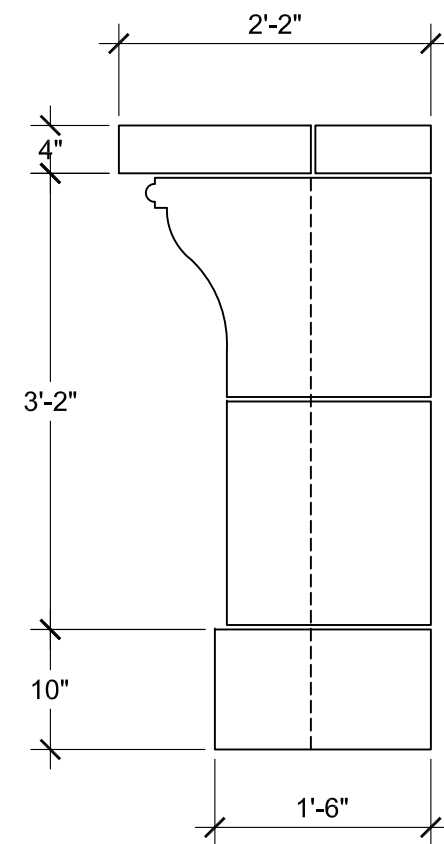

## SIZE CHART

NAME	HEIGHT	WIDTH
SFP 167.1	2'-5"	3'-0"
SFP 167.2	2'-10"	3'-6"
SFP 167.3	3'-2"	4'-0"
SFP 167.4	4'-0"	3'-9 3/4"

ALL RIGHTS RESERVED. THIS DRAWING IS PROPERTY OF STROMBERG ARCHITECTURAL PRODUCTS INC. AND MAY BE USED ONLY WHEN UTILIZING STROMBERG ARCH. PRODUCTS.  
STROMBERG GENERAL TERMS AND CONDITIONS APPLY AND ARE INCORPORATED HERE IN BY REFERENCE. THIS DETAIL MAY NOT APPLY TO ALL CONDITIONS AND CONSTRUCTION SITUATIONS.