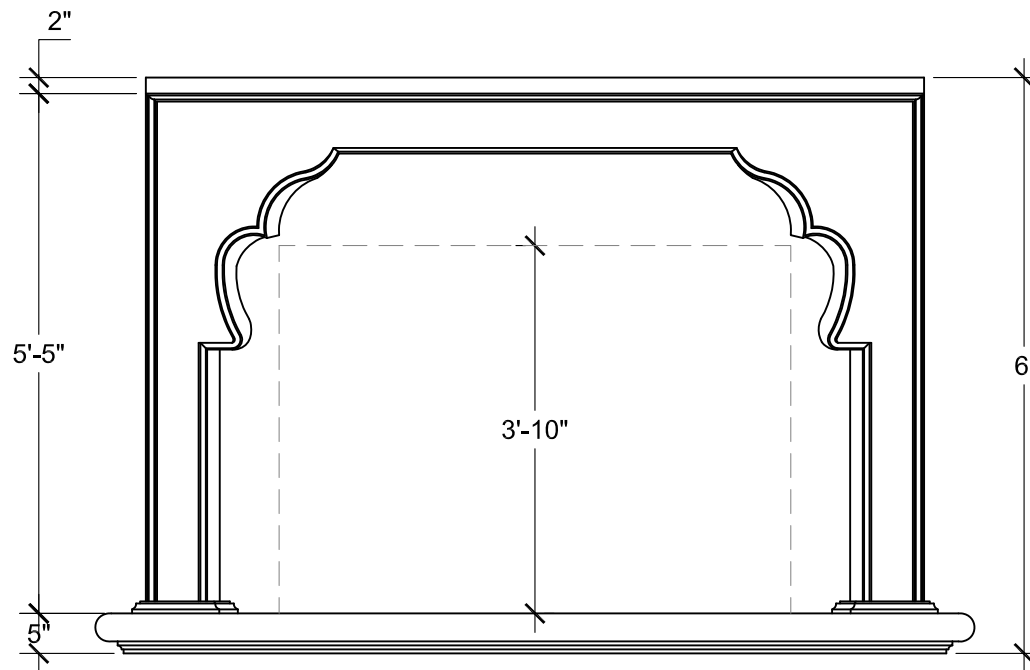

SIZE CHART

NAME	HEIGHT	WIDTH
SFP 168.1	2'-5"	3'-0"
SFP 168.2	2'-10"	3'-6"
SFP 168.3	3'-2"	4'-0"
SFP 168.4	3'-10"	5'-8"

ALL RIGHTS RESERVED. THIS DRAWING IS PROPERTY OF STROMBERG ARCHITECTURAL PRODUCTS INC. AND MAY BE USED ONLY WHEN UTILIZING STROMBERG ARCH. PRODUCTS.
STROMBERG GENERAL TERMS AND CONDITIONS APPLY AND ARE INCORPORATED HERE IN BY REFERENCE. THIS DETAIL MAY NOT APPLY TO ALL CONDITIONS AND CONSTRUCTION SITUATIONS.