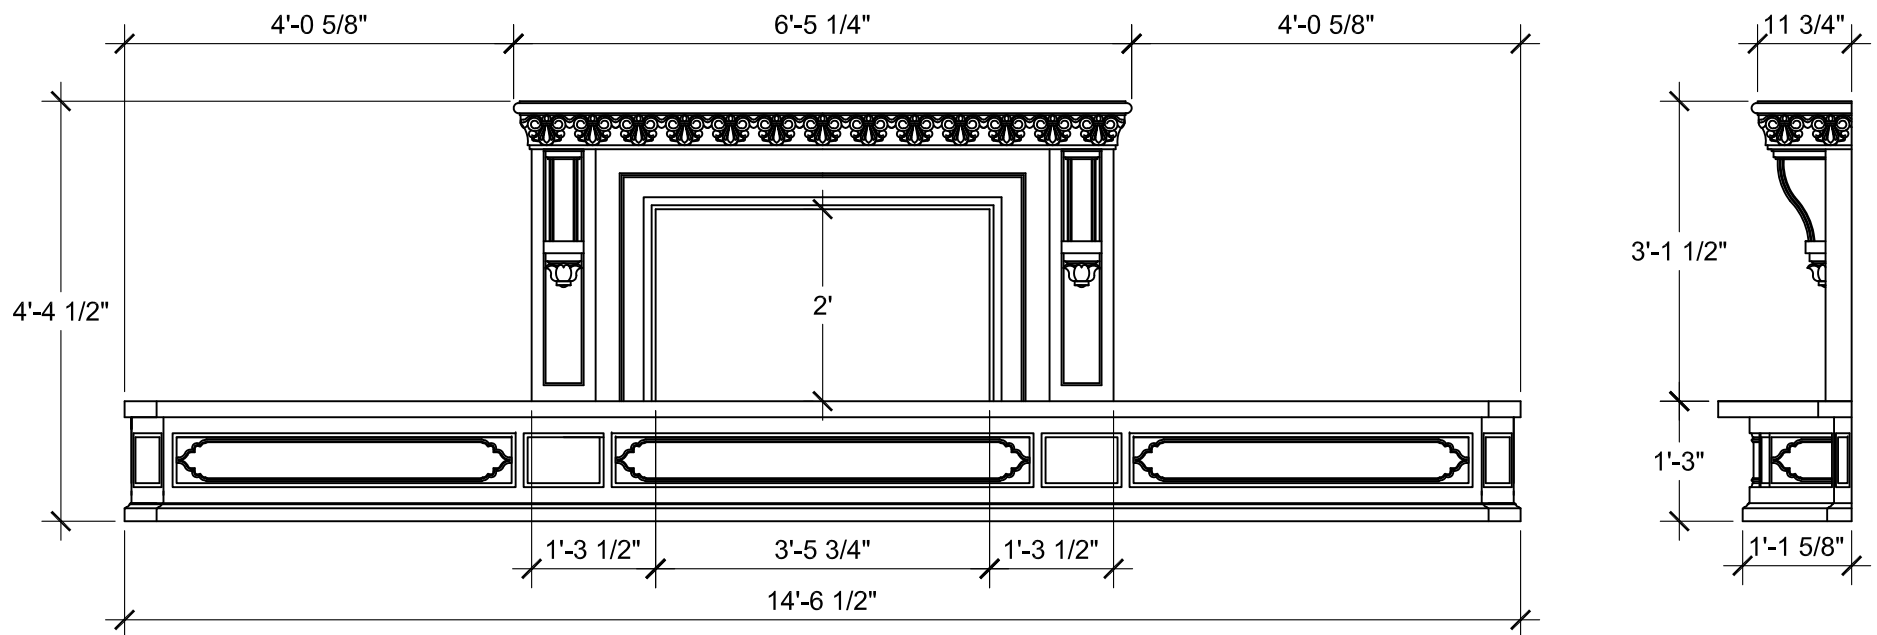

## SIZE CHART

NAME	HEIGHT	WIDTH
SFP 170.1	2'-0"	3'-5 3/4"
SFP 170.2	2'-5"	3'-0"
SFP 170.3	2'-10"	3'-6"
SFP 170.4	3'-2"	4'-0"

ALL RIGHTS RESERVED. THIS DRAWING IS PROPERTY OF STROMBERG ARCHITECTURAL PRODUCTS INC. AND MAY BE USED ONLY WHEN UTILIZING STROMBERG ARCH. PRODUCTS. STROMBERG GENERAL TERMS AND CONDITIONS APPLY AND ARE INCORPORATED HERE IN BY REFERENCE. THIS DETAIL MAY NOT APPLY TO ALL CONDITIONS AND CONSTRUCTION SITUATIONS.