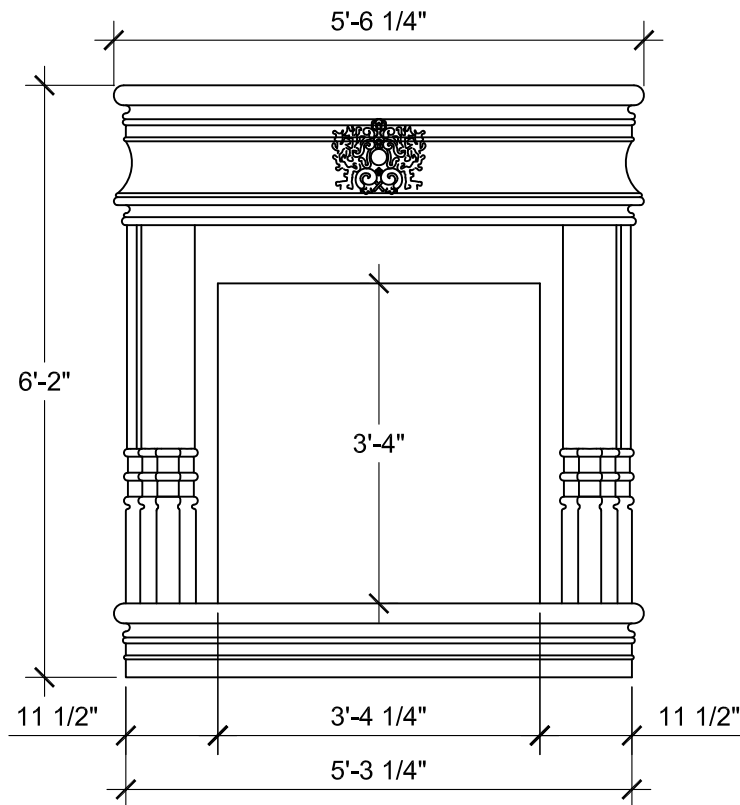

SIZE CHART

NAME	HEIGHT	WIDTH
SFP 171.1	2'-5"	3'-0"
SFP 171.2	2'-10"	3'-6"
SFP 171.3	3'-2"	4'-0"
SFP 171.4	3'-4"	3'-4 1/4"

ALL RIGHTS RESERVED. THIS DRAWING IS PROPERTY OF STROMBERG ARCHITECTURAL PRODUCTS INC. AND MAY BE USED ONLY WHEN UTILIZING STROMBERG ARCH. PRODUCTS.
STROMBERG GENERAL TERMS AND CONDITIONS APPLY AND ARE INCORPORATED HERE IN BY REFERENCE. THIS DETAIL MAY NOT APPLY TO ALL CONDITIONS AND CONSTRUCTION SITUATIONS.