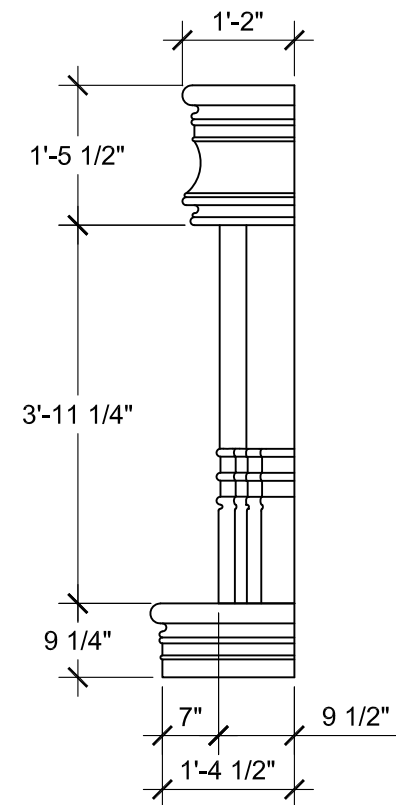

SIZE CHART

NAME	HEIGHT	WIDTH
SFP 171.1	2'-5"	3'-0"
SFP 171.2	2'-10"	3'-6"
SFP 171.3	3'-2"	4'-0"
SFP 171.4	3'-4"	3'-4 1/4"

ALL RIGHTS RESERVED. THIS DRAWING IS PROPERTY OF STROMBERG ARCHITECTURAL PRODUCTS INC. AND MAY BE USED ONLY WHEN UTILIZING STROMBERG ARCH. PRODUCTS.
STROMBERG GENERAL TERMS AND CONDITIONS APPLY AND ARE INCORPORATED HERE IN BY REFERENCE. THIS DETAIL MAY NOT APPLY TO ALL CONDITIONS AND CONSTRUCTION SITUATIONS.