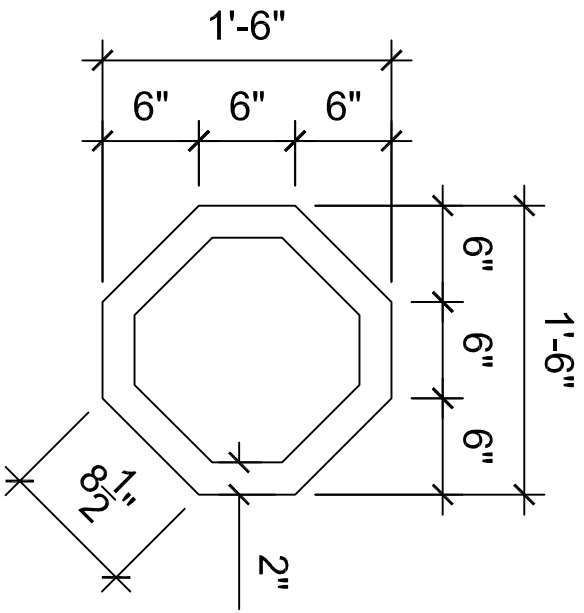

# STROMBERG GROUP

Item: Planter 01

Available Materials:

Item #: planter\_01

StonePly, GFRC, Cast Stone, GFRR

Available Colors:

Onyx, Granite, White, Buff, Custom

PERSPECTIVE VIEW