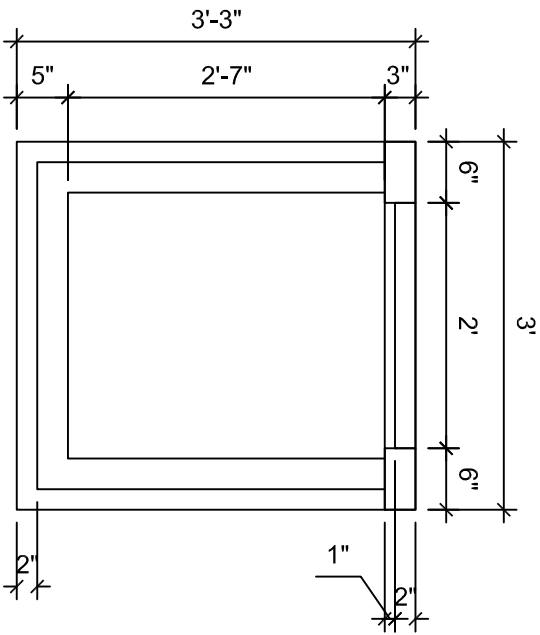

4400 Oneal Street, Greenville, TX 75404 (903) 454-0904 FAX (903) 454-3642

STROMBERG GROUP

Item: **Planter 02**

Item #: **planter_02**

Available Materials:

StonePly, GFRC, Cast Stone, GFRP

Available Colors:

Onyx, Granite, White, Buff, Custom

PERSPECTIVE VIEW

FRONT ELEVATION

SIDE ELEVATION