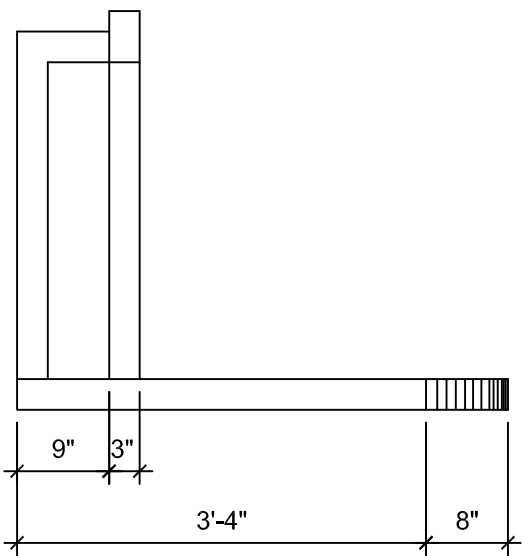

4400 Oneal Street, Greenville, TX 75404 (903) 454-0904 FAX (903) 454-3642

STROMBERG GROUP

Item: **Planter 02**

Item #: **planter_02**

Available Materials:

StonePly, GFRC, Cast Stone, GFRP

Available Colors:

Onyx, Granite, White, Buff, Custom

PERSPECTIVE VIEW

FRONT ELEVATION

SIDE ELEVATION