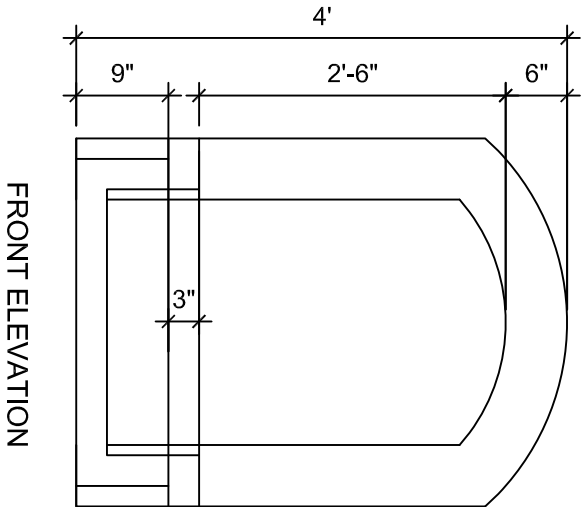

4400 Oneal Street, Greenville, TX 75404 (903) 454-0904 FAX (903) 454-3642

STROMBERG GROUP

Item: **Planter 02**

Item #: **planter_02**

Available Materials:

StonePly, GFRC, Cast Stone, GFRP

Available Colors:

Onyx, Granite, White, Buff, Custom

PERSPECTIVE VIEW

FRONT ELEVATION

SIDE ELEVATION