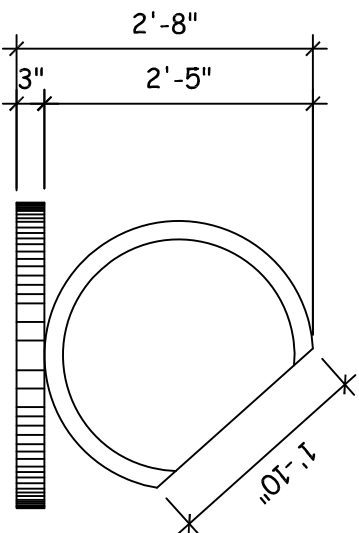

STROMBERG GROUP
4400 Oneal Street, Greenville, TX 75404 (903) 454-0904 FAX (903) 454-3642

Item: Planter 03

Available Materials:

Item #: planter_03

GFRC, Cast Stone, GFRP

Available Colors:

White, Buff, Custom

PERSPECTIVE VIEW

FRONT ELEVATION

SIDE ELEVATION