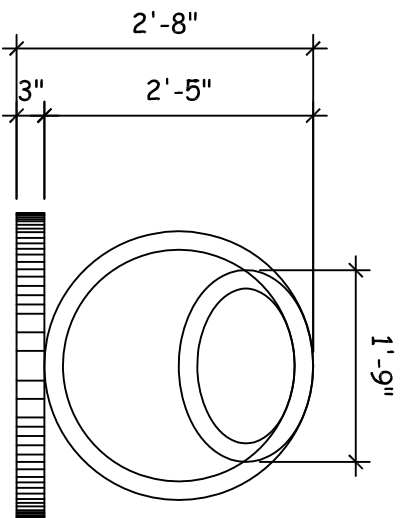

STROMBERG GROUP
4400 Oneal Street, Greenville, TX 75404 (903) 454-0904 FAX (903) 454-3642

Item: Planter 03

Available Materials:

Item #: planter_03

GFRC, Cast Stone, GFRP

Available Colors:

White, Buff, Custom

PERSPECTIVE VIEW

FRONT ELEVATION

SIDE ELEVATION