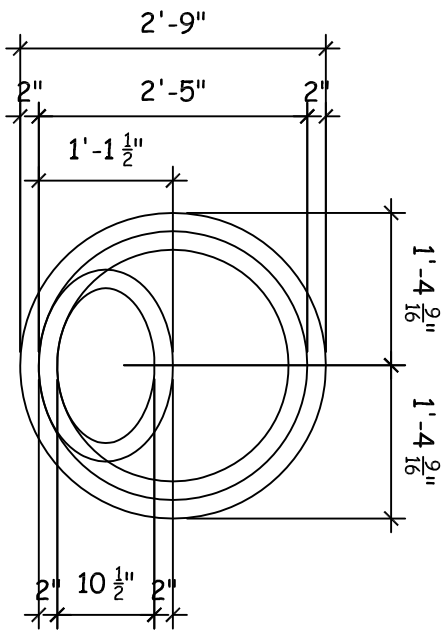

STROMBERG GROUP
4400 Oneal Street, Greenville, TX 75404 (903) 454-0904 FAX (903) 454-3642

Item: Planter 03

Available Materials:

Item #: planter_03

GFRC, Cast Stone, GFRP

Available Colors:

White, Buff, Custom

PERSPECTIVE VIEW

FRONT ELEVATION

SIDE ELEVATION