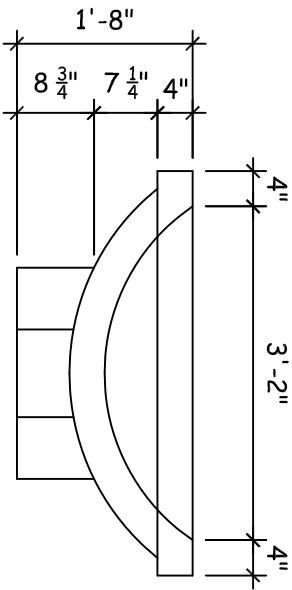

STROMBERG GROUP

4400 Oneal Street, Greenville, TX 75404 (903) 454-0904 FAX (903) 454-3642

Item: Planter 04

Available Materials:

Item #: planter_04

GFRC, Cast Stone, GFRP

Available Colors:

White, Buff, Custom

PERSPECTIVE VIEW

FRONT ELEVATION

SIDE ELEVATION