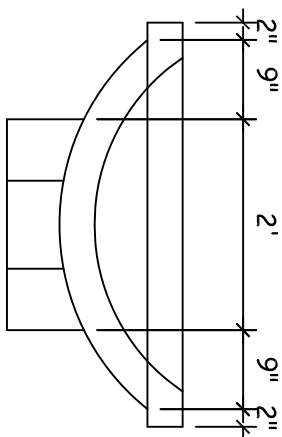

STROMBERG GROUP

4400 Oneal Street, Greenville, TX 75404 (903) 454-0904 FAX (903) 454-3642

Item: Planter 04

Available Materials:

Item #: planter_04

GFRC, Cast Stone, GFRP

Available Colors:

White, Buff, Custom

PERSPECTIVE VIEW

FRONT ELEVATION

SIDE ELEVATION