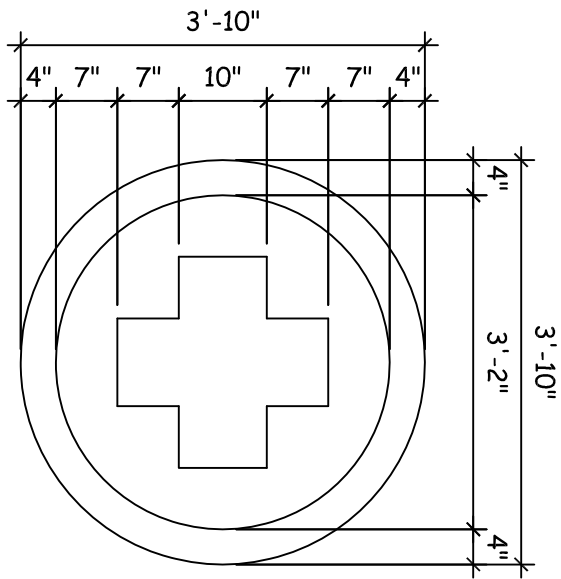

STROMBERG GROUP

4400 Oneal Street, Greenville, TX 75404 (903) 454-0904 FAX (903) 454-3642

Item: Planter 04

Available Materials:

Item #: planter_04

GFRC, Cast Stone, GFRP

Available Colors:

White, Buff, Custom

PERSPECTIVE VIEW

FRONT ELEVATION

SIDE ELEVATION