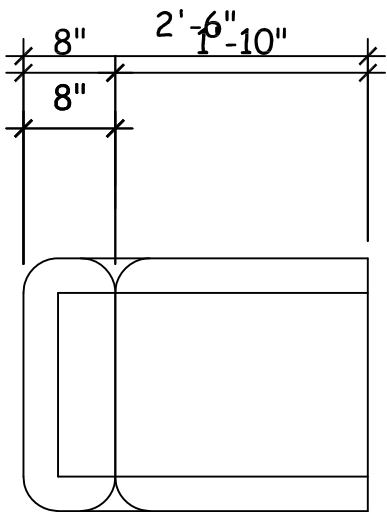

**STROMBERG GROUP**  
 4400 Oneal Street, Greenville, TX 75404 (903) 454-0904 FAX (903) 454-3642

Item: Planter 05

Available Materials:

Item #: planter\_05

GFRC, Cast Stone, GFRP

Available Colors:

White, Buff, Custom

**PERSPECTIVE VIEW**

**FRONT ELEVATION**

**SIDE ELEVATION**