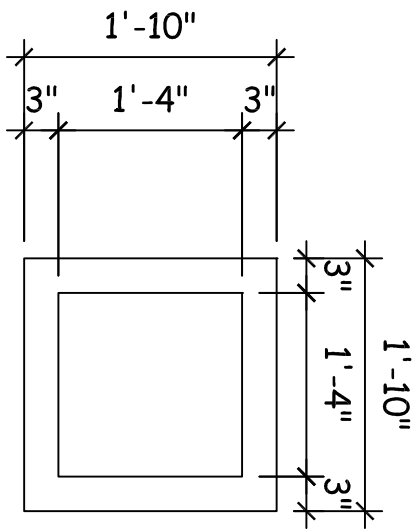

**STROMBERG GROUP**  
 4400 Oneal Street, Greenville, TX 75404 (903) 454-0904 FAX (903) 454-3642

Item: Planter 05

Available Materials:

Item #: planter\_05

GFRC, Cast Stone, GFRP

Available Colors:

White, Buff, Custom

**PERSPECTIVE VIEW**

**FRONT ELEVATION**

**SIDE ELEVATION**