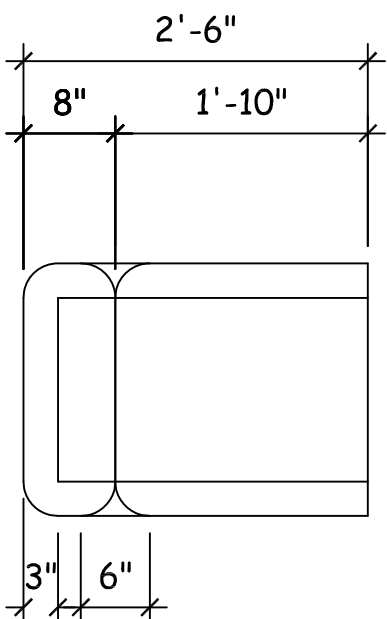

**STROMBERG GROUP**  
 4400 Oneal Street, Greenville, TX 75404 (903) 454-0904 FAX (903) 454-3642

Item: Planter 05

Available Materials:

Item #: planter\_05

GFRC, Cast Stone, GFRP

Available Colors:

White, Buff, Custom

**PERSPECTIVE VIEW**

**FRONT ELEVATION**

**SIDE ELEVATION**