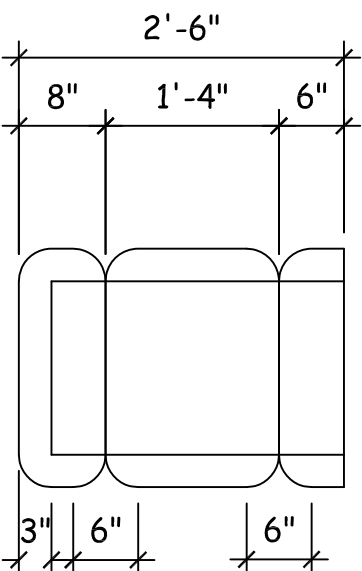

STROMBERG GROUP
 4400 Oneal Street, Greenville, TX 75404 (903) 454-0904 FAX (903) 454-3642

Item: Planter 06

Available Materials:

Item #: planter_06

GFRC, Cast Stone, GFRP

Available Colors:

White, Buff, Custom

PERSPECTIVE VIEW

FRONT ELEVATION

SIDE ELEVATION