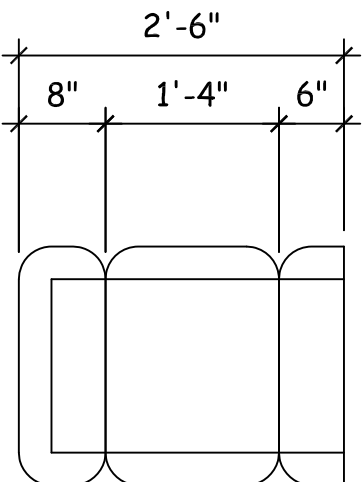

STROMBERG GROUP
 4400 Oneal Street, Greenville, TX 75404 (903) 454-0904 FAX (903) 454-3642

Item: Planter 06

Available Materials:

Item #: planter_06

GFRC, Cast Stone, GFRP

Available Colors:

White, Buff, Custom

PERSPECTIVE VIEW

FRONT ELEVATION

SIDE ELEVATION