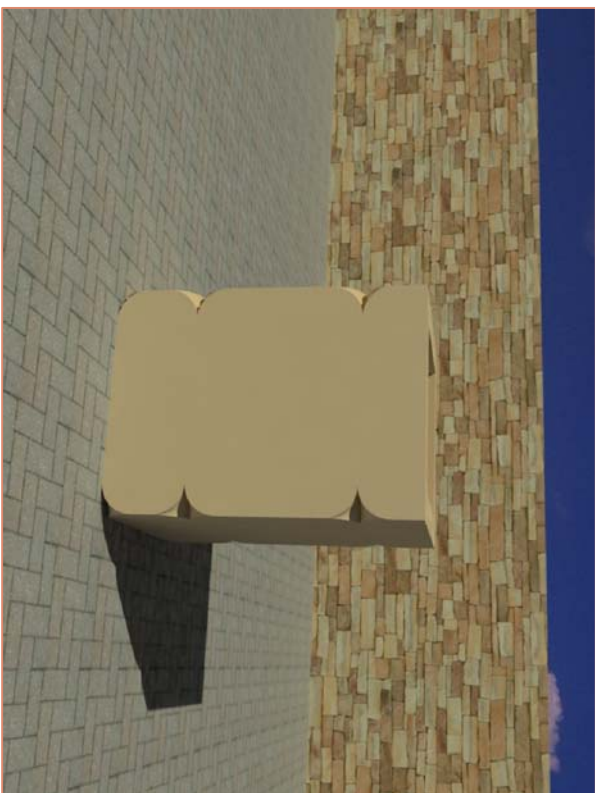

STROMBERG GROUP
 4400 Oneal Street, Greenville, TX 75404 (903) 454-0904 FAX (903) 454-3642

Item: Planter 06

Available Materials:

Item #: planter_06

GFRC, Cast Stone, GFRP

Available Colors:

White, Buff, Custom

PERSPECTIVE VIEW

FRONT ELEVATION

SIDE ELEVATION