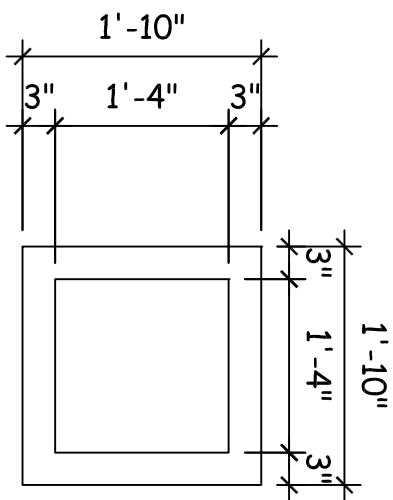

STROMBERG GROUP
 4400 Oneal Street, Greenville, TX 75404 (903) 454-0904 FAX (903) 454-3642

Item: Planter 06

Available Materials:

Item #: planter_06

GFRC, Cast Stone, GFRP

Available Colors:

White, Buff, Custom

PERSPECTIVE VIEW

FRONT ELEVATION

SIDE ELEVATION