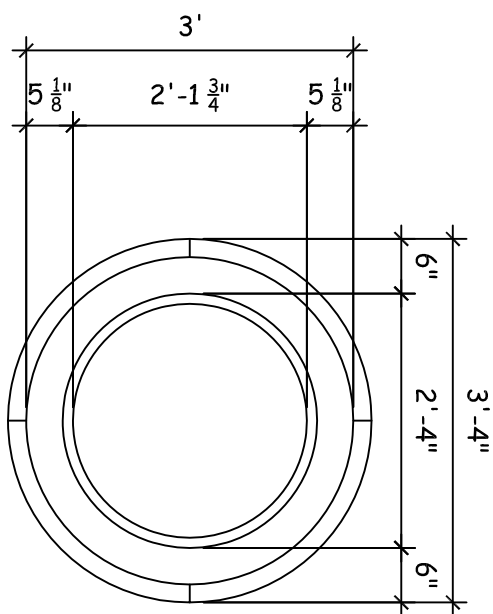

STROMBERG GROUP
4400 Oneal Street, Greenville, TX 75404 (903) 454-0904 FAX (903) 454-3642

Item: Planter 07

Available Materials:

Item #: planter_07

GFRC, Cast Stone, GFRP

Available Colors:

White, Buff, Custom

PERSPECTIVE VIEW

FRONT ELEVATION

SIDE ELEVATION