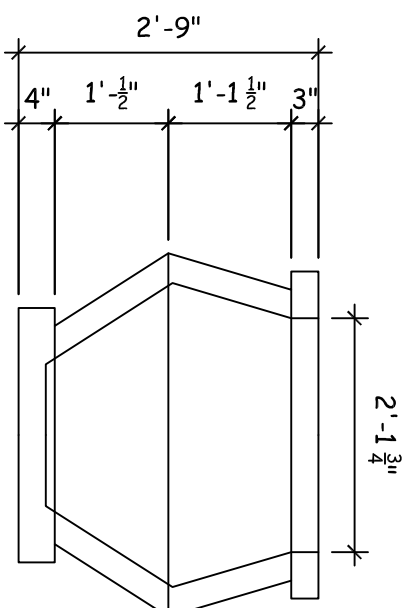

STROMBERG GROUP
4400 Oneal Street, Greenville, TX 75404 (903) 454-0904 FAX (903) 454-3642

Item: Planter 07

Available Materials:

Item #: planter_07

GFRC, Cast Stone, GFRP

Available Colors:

White, Buff, Custom

PERSPECTIVE VIEW

FRONT ELEVATION

SIDE ELEVATION