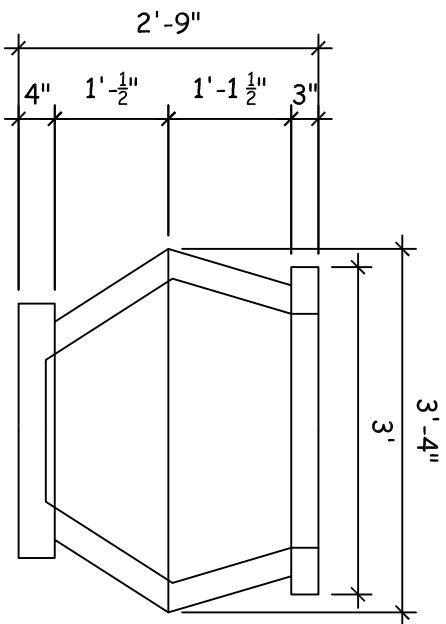

STROMBERG GROUP
4400 Oneal Street, Greenville, TX 75404 (903) 454-0904 FAX (903) 454-3642

Item: Planter 07

Available Materials:

Item #: planter_07

GFRC, Cast Stone, GFRP

Available Colors:

White, Buff, Custom

PERSPECTIVE VIEW

FRONT ELEVATION

SIDE ELEVATION