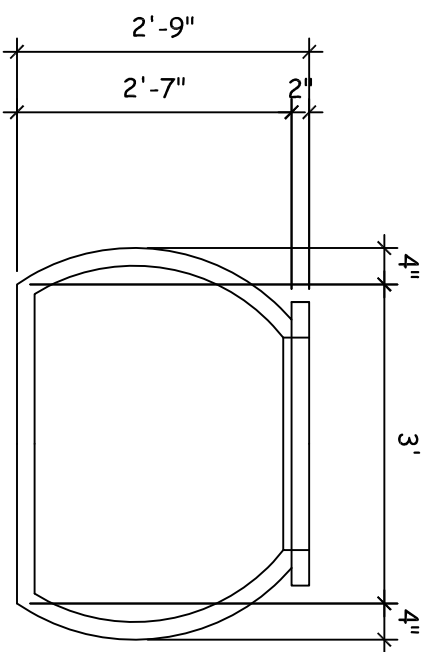

STROMBERG GROUP
4400 Oneal Street, Greenville, TX 75404 (903) 454-0904 FAX (903) 454-3642

Item: Planter 08

Available Materials:

Item #: planter_08

GFRC, Cast Stone, GFRP

Available Colors:

White, Buff, Custom

PERSPECTIVE VIEW

FRONT ELEVATION

SIDE ELEVATION