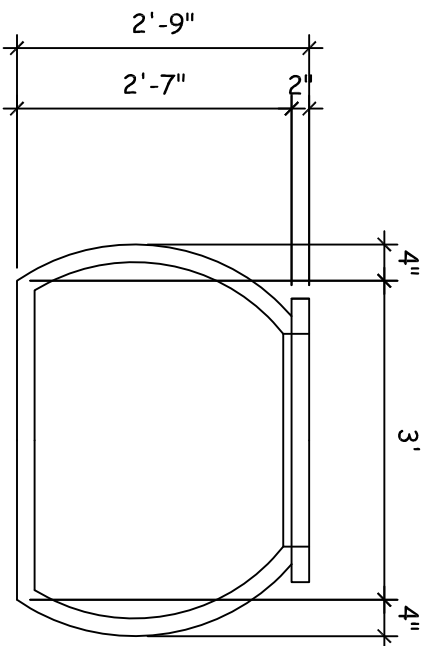

STROMBERG GROUP
4400 Oneal Street, Greenville, TX 75404 (903) 454-0904 FAX (903) 454-3642

Item: Planter 08

Available Materials:

Item #: planter_08

GFRC, Cast Stone, GFRP

Available Colors:

White, Buff, Custom

PERSPECTIVE VIEW

FRONT ELEVATION

SIDE ELEVATION