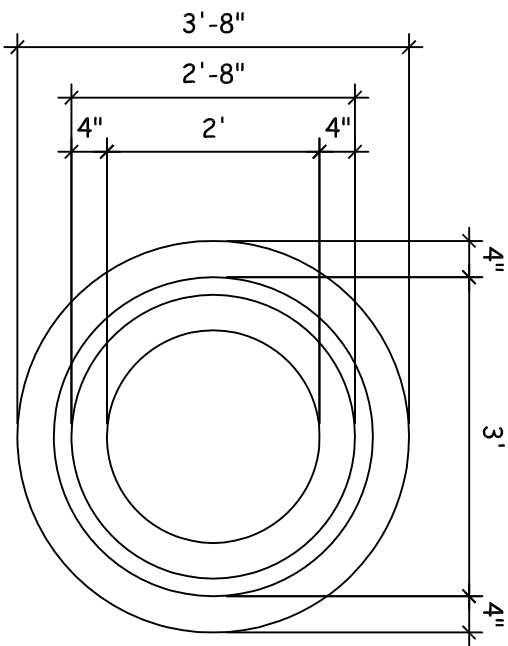

STROMBERG GROUP
4400 Oneal Street, Greenville, TX 75404 (903) 454-0904 FAX (903) 454-3642

Item: Planter 08

Available Materials:

Item #: planter_08

GFRC, Cast Stone, GFRP

Available Colors:

White, Buff, Custom

PERSPECTIVE VIEW

FRONT ELEVATION

SIDE ELEVATION