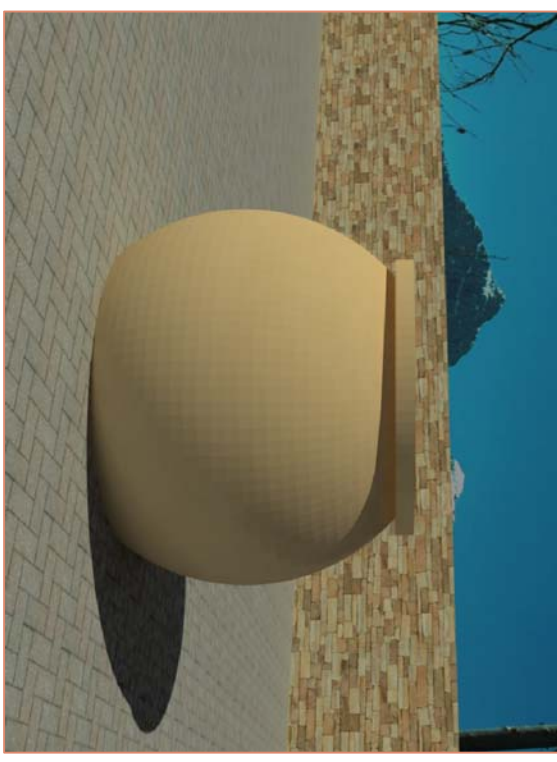

STROMBERG GROUP
4400 Oneal Street, Greenville, TX 75404 (903) 454-0904 FAX (903) 454-3642

Item: Planter 08

Available Materials:

Item #: planter_08

GFRC, Cast Stone, GFRP

Available Colors:

White, Buff, Custom

PERSPECTIVE VIEW

FRONT ELEVATION

SIDE ELEVATION