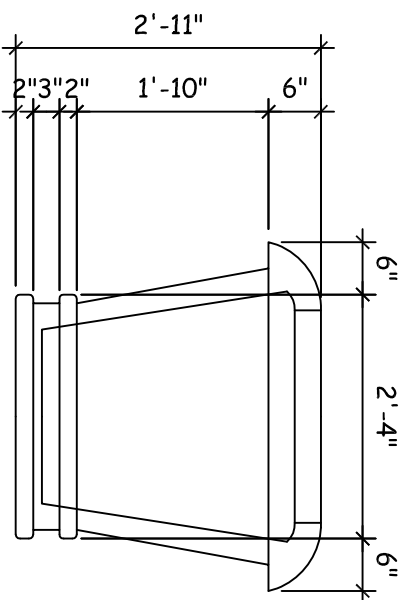

STROMBERG GROUP

4400 Oneal Street, Greenville, TX 75404 (903) 454-0904 FAX (903) 454-3642

Item: Planter 09

Available Materials:

Item #: planter_09

GFRC, Cast Stone, GFRP

Available Colors:

White, Buff, Custom

PERSPECTIVE VIEW

FRONT ELEVATION

SIDE ELEVATION