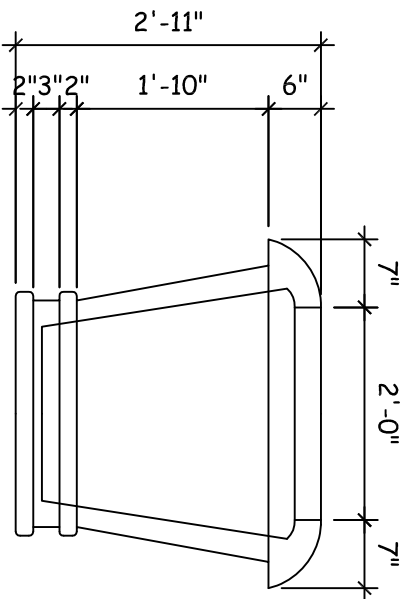

STROMBERG GROUP

4400 Oneal Street, Greenville, TX 75404 (903) 454-0904 FAX (903) 454-3642

Item: Planter 09

Available Materials:

Item #: planter_09

GFRC, Cast Stone, GFRP

Available Colors:

White, Buff, Custom

PERSPECTIVE VIEW

FRONT ELEVATION

SIDE ELEVATION