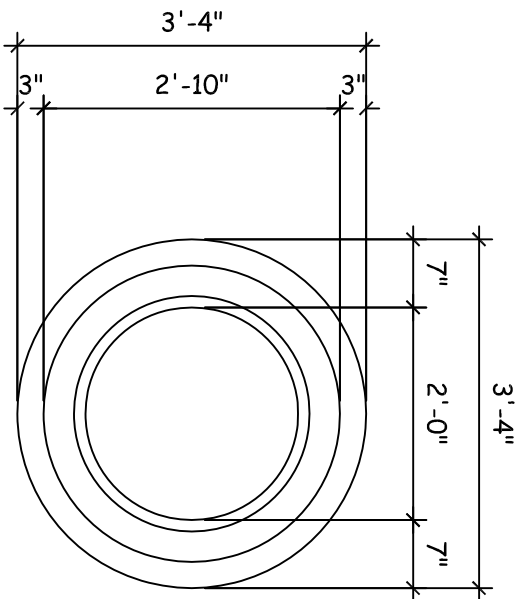

STROMBERG GROUP

4400 Oneal Street, Greenville, TX 75404 (903) 454-0904 FAX (903) 454-3642

Item: Planter 09

Available Materials:

Item #: planter_09

GFRC, Cast Stone, GFRP

Available Colors:

White, Buff, Custom

PERSPECTIVE VIEW

FRONT ELEVATION

SIDE ELEVATION