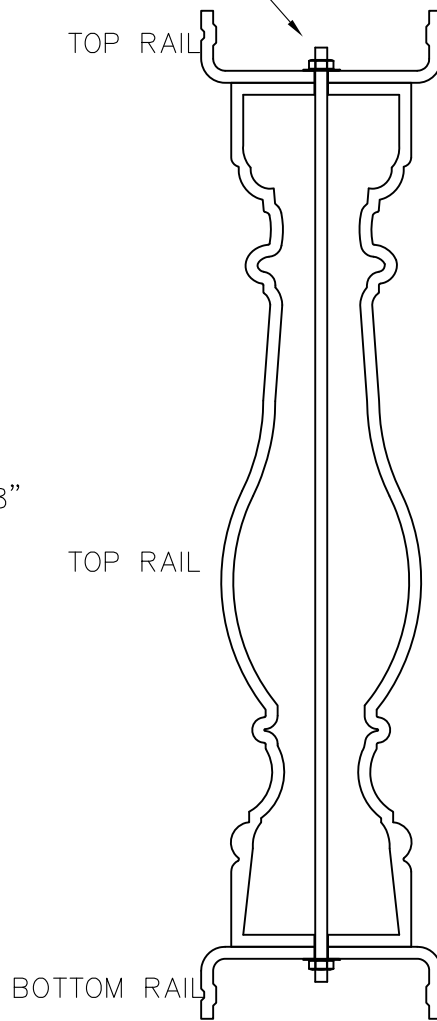

ALL THREAD ROD
W/ WASHER & NUT

MOUNTING

ASSEMBLE EIGHT (8) BALUSTERS IN SHOP. EACH TO HAVE FULL TOP AND BOTTOM WITH 9/16" DIA. HOLE IN CENTER.

ALL RIGHTS RESERVED. THIS DRAWING IS PROPERTY OF STROMBERG ARCHITECTURAL PRODUCTS INC. & MAY BE USED ONLY WHEN UTILIZING STROMBERG ARCH. PRODUCTS. STROMBERG GENERAL TERMS & CONDITIONS APPLY & ARE INCORPORATED HERE IN BY REFERENCE. THIS DETAIL MAY NOT APPLY TO ALL CONDITIONS & CONSTRUCTION SITUATIONS.

TITLE: JACKSON MEMORIAL BAPTIST

TYPE DWG: BALUSTER

STROMBERG ARCHITECTURAL PRODUCTS INC.

4400 Oneal Street, Greenville, TX 75401 Phone 903.454.0904 Fax 903.454.3642

SCALE: AS NOTED

DWG. SHEET: **JACKSON B**