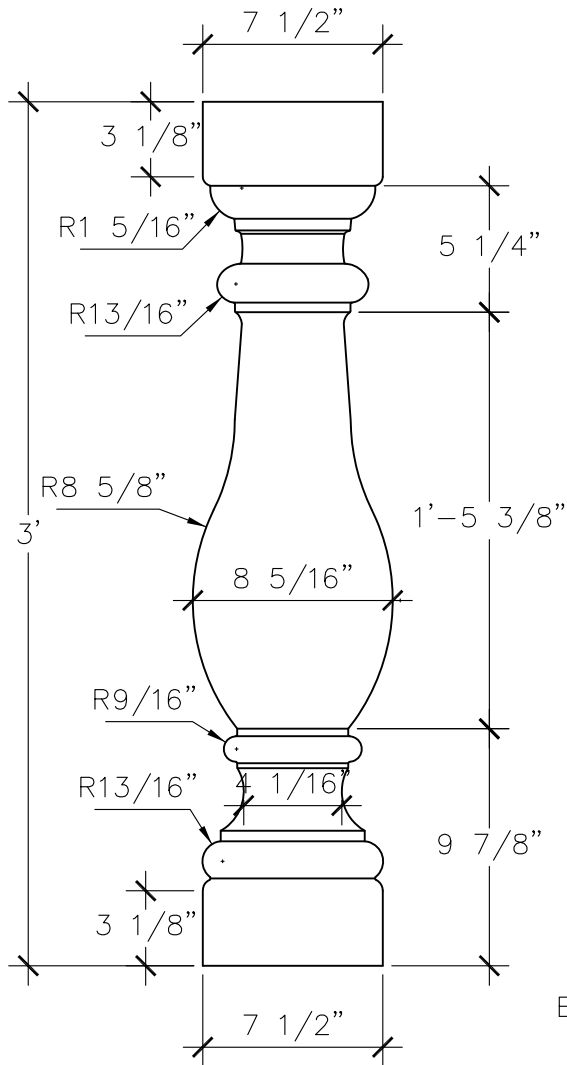

ALL THREAD ROD
W/ WASHER & NUT

MOUNTING

ASSEMBLE EIGHT (8) BALUSTERS IN SHOP. EACH TO HAVE FULL TOP AND BOTTOM WITH 9/16" DIA. HOLE IN CENTER.

ALL RIGHTS RESERVED. THIS DRAWING IS PROPERTY OF STROMBERG ARCHITECTURAL PRODUCTS INC. & MAY BE USED ONLY WHEN UTILIZING STROMBERG ARCH. PRODUCTS. STROMBERG GENERAL TERMS & CONDITIONS APPLY & ARE INCORPORATED HERE IN BY REFERENCE. THIS DETAIL MAY NOT APPLY TO ALL CONDITIONS & CONSTRUCTION SITUATIONS.

TITLE: JACKSON MEMORIAL BAPTIST

TYPE DWG: BALUSTER

STROMBERG ARCHITECTURAL PRODUCTS INC.

4400 Oneal Street, Greenville, TX 75401 Phone 903.454.0904 Fax 903.454.3642

SCALE: AS NOTED

DWG. SHEET: **JACKSON B**