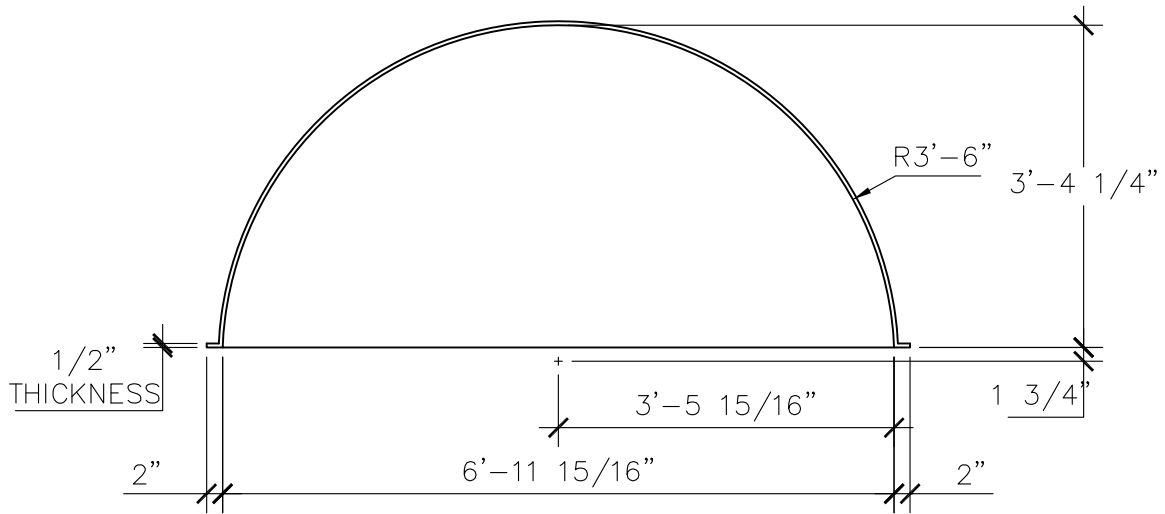

SECTION A

ALL RIGHTS RESERVED. THIS DRAWING IS PROPERTY OF STROMBERG ARCHITECTURAL PRODUCTS INC. & MAY BE USED ONLY WHEN UTILIZING STROMBERG ARCH. PRODUCTS. STROMBERG GENERAL TERMS & CONDITIONS APPLY & ARE INCORPORATED HERE IN BY REFERENCE. THIS DETAIL MAY NOT APPLY TO ALL CONDITIONS & CONSTRUCTION SITUATIONS.

TITLE: ST ANTHONY

TYPE DWG: INNER DOME

STROMBERG ARCHITECTURAL PRODUCTS INC.

4400 Oneal Street, Greenville, TX 75401 Phone 903.454.0904 Fax 903.454.3642

SCALE: AS NOTED

DWG. SHEET: **ANTHONY ID**